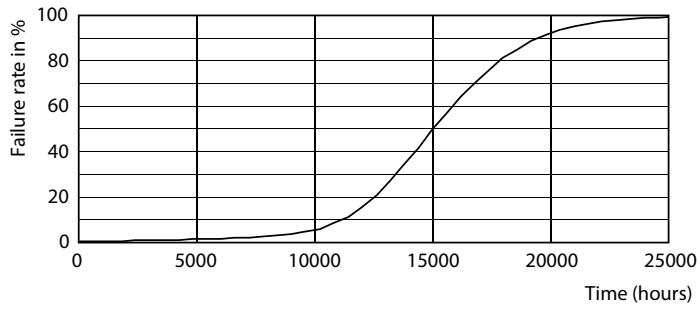

CorePro LEDcapsule LV

Lifetime

Life Expectancy Diagram - CorePro LEDcapsuleLV 2.5-28W G4 830

Lumen Maintenance Diagram - CorePro LEDcapsuleLV 2.5-28W G4 830