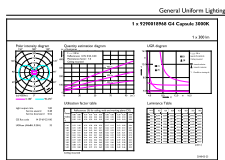

Photometric data

Spectral Power Distribution Colour - CorePro LEDcapsuleLV 2.5-28W G4 830