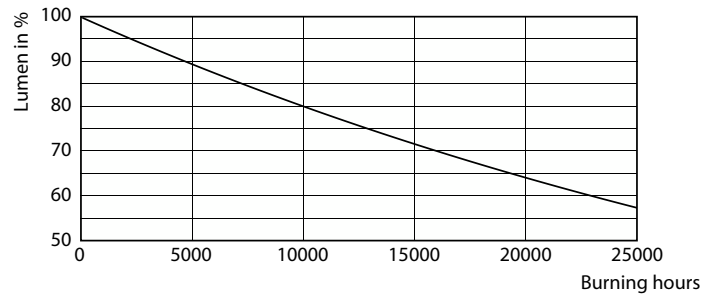

CorePro LEDcapsule LV

Lifetime

Life Expectancy Diagram - CorePro LEDcapsuleLV 2.5-28W G4 830

Lumen Maintenance Diagram - CorePro LEDcapsuleLV 2.5-28W G4 830