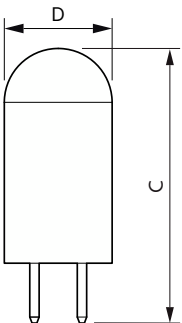

CorePro LEDcapsule LV

Approval and Application

Suitable For Accent Lighting	No
Energy Consumption kWh/1000 h	3 kWh

Product Data

Order product name	CorePro LEDcapsuleLV 2.5-28W G4 830
Full product name	CorePro LEDcapsuleLV 2.5-28W G4 830
Full product code	87186968269600

Order code	929001896802
Material Nr. (12NC)	929001896802
Numerator - Quantity Per Pack	1
EAN/UPC - Product/Case	8718696826966
Numerator - Packs per outer box	12
EAN/UPC - Case	8718696826973

Dimensional drawing

Product	D	C
CorePro LEDcapsuleLV 2.5-28W G4 830	15 mm	46.5 mm