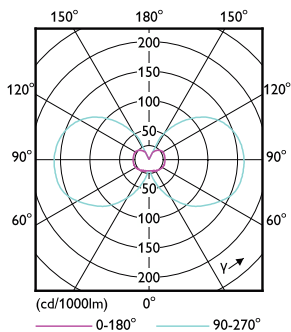

Light Distribution Diagram - CorePro LEDcapsuleLV 2.5-28W G4 830