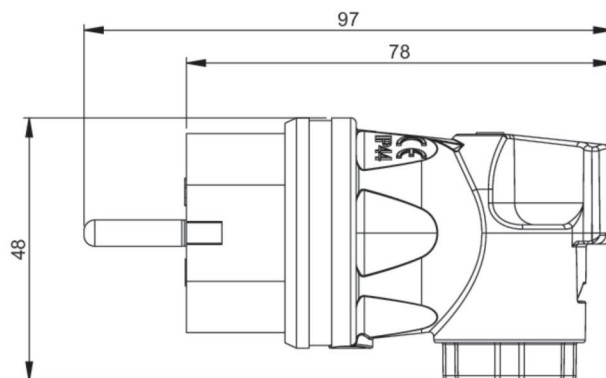

article#	05811-s
article description	Safety plug angled rubber nat IP44 (black) series Taurus
description long	Safety plug angled Austrian/German system - rubber housing material: TPE, contact carrier: PA6 color: black connection technology: screw terminal earthing system: Austrian/German contacts: nickel plated 250V~ / 16A / 2P+E protection rating: IP44 form: angled
GTIN (EAN)	9003399210808
country of origin	AT
customs number	85366990
net weight	0.075 kg
packaging quantity	20
minimum order quantity	20

ETIM 9.0	EC000242
Model	Plug CEE 7/4 (type F)
Material	Rubber
Degree of protection (IP)	IP44
Insert direction	Right-angled
Connection system	Screwed terminal
Colour	Black
Number of poles	3
Nominal voltage	250 V
Nominal current	16 A
For heavy conditions according to VDE	True

K (cable Ø)	6-13 mm
wire flexible	0,75-2,5 mm ²
contact screws	80 Ncm
strain relief	110 Ncm
dismantling length	30 mm
stripping length	7 mm
ambient temperature	-25 – 40 °C

<https://www.pcelectric.at/shop/en/?func=detail&artnr=05811-s>