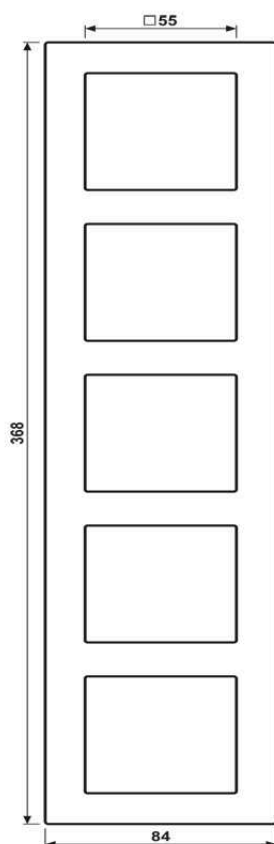

Glass frame 5-gang, A CREATION, champagne, vertical and horizontal installation

Reference number:	AC 585 GL CH
EAN/GTIN:	4011377094925
Version:	5-gang
Dimensions:	84 mm x 368 mm
Color:	champagne
Material:	glass

Glass frame 5-gang, AC585GLCH
**for horizontal and vertical installation
for A range**

Labelling is possible with labelling kit ref.-no. AC 80 NAS

Labelling option:

Labelling kit ref.-no.: AC 80 NAS

Adhesive labelling field ref.-no.: AC 80 NA

Dimensions

Assembly

ALBRECHT JUNG GMBH & CO. KG | Volmestraße 1 | 58579 Schalksmühle | GERMANY

02/2022