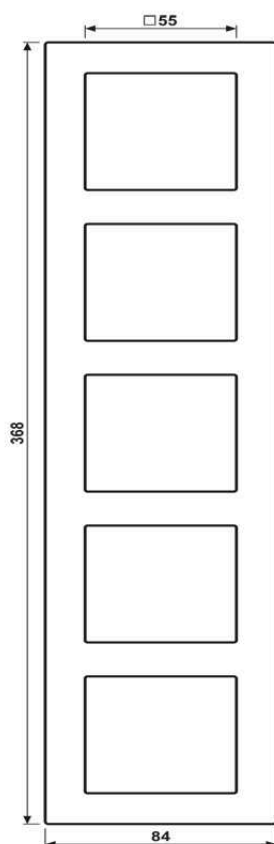

Glass frame 5-gang, A CREATION, red, vertical and horizontal installation

Reference number:	AC 585 GL RT
EAN/GTIN:	4011377026766
Version:	5-gang
Dimensions:	84 mm x 368 mm
Color:	red
Material:	glass

Glass frame 5-gang, AC585GLRT
**for horizontal and vertical installation
for A range**

Labelling is possible with labelling kit ref.-no. AC 80 NAS

Labelling option:

Labelling kit ref.-no.: AC 80 NAS

Adhesive labelling field ref.-no.: AC 80 NA

Dimensions

Assembly