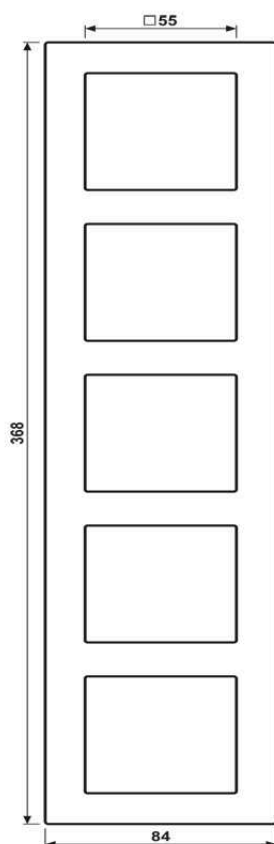

**Glass frame 5-gang, A CREATION, blue-grey, vertical and horizontal installation**

<b>Reference number:</b>	AC 585 GL BLGR
<b>EAN/GTIN:</b>	4011377026827
<b>Version:</b>	5-gang
<b>Dimensions:</b>	84 mm x 368 mm
<b>Color:</b>	blue-grey
<b>Material:</b>	glass

Glass frame 5-gang, AC585GLBLGR  
**for horizontal and vertical installation  
for A range**

Labelling is possible with labelling kit ref.-no. AC 80 NAS

**Labelling option:**

Labelling kit ref.-no.: AC 80 NAS

## Dimensions

Assembly