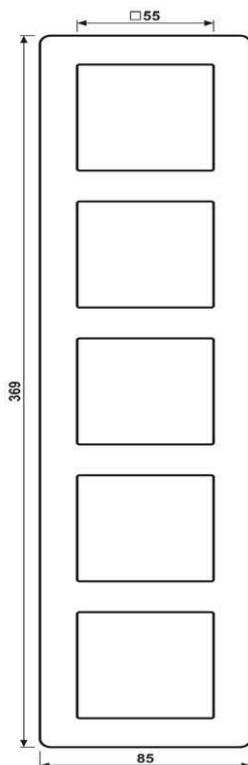

Frame 5-gang, A FLOW, thermoplastic, black, vertical and horizontal installation

Reference number:	AF 585 BF SW
EAN/GTIN:	4011377173125
Version:	5-gang
Dimensions:	85 mm x 369 mm
Color:	black
Material:	thermoplastic (breakproof)

■ Individual colour printing possible

Frame 5-gang, AF585BFSW

for horizontal and vertical installation

for A range

1-gang frames also suitable for British Standard installations (supporting frame 80 x 80)

If possible, combine only with centre plates made of thermoplastic (breakproof, high-gloss).

Labelling is possible with labelling kit ref.-no. AC 80 NAS

Labelling option:

Labelling kit ref.-no.: AC 80 NAS

Adhesive labelling field ref.-no.: AC 80 NA

Dimensions

Assembly

ALBRECHT JUNG GMBH & CO. KG | Volmestraße 1 | 58579 Schalksmühle | GERMANY

02/2022