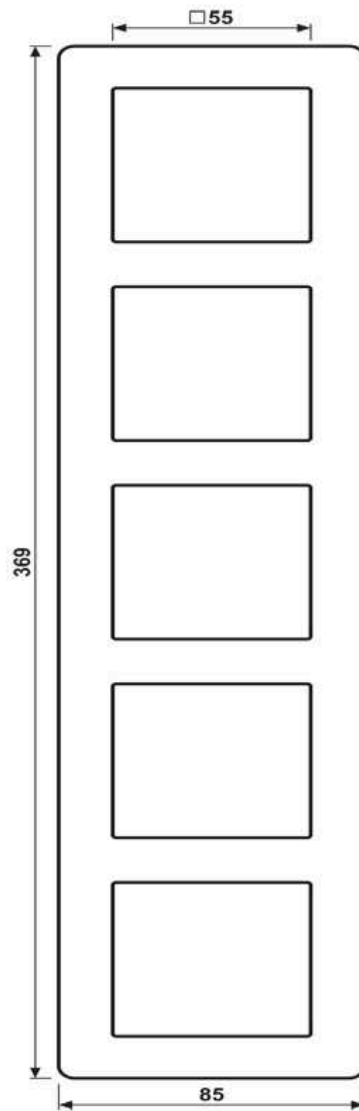

Frame 5-gang, A FLOW, thermoplastic, white, vertical and horizontal installation

Reference number:	AF 585 BF WW
EAN/GTIN:	4011377173071
Version:	5-gang
Dimensions:	85 mm x 369 mm
Color:	white
Material:	thermoplastic (breakproof)

■ Individual colour printing possible

Frame 5-gang, AF585BFWW
for horizontal and vertical installation
for A range

1-gang frames also suitable for British Standard installations (supporting frame 80 x 80)

If possible, combine only with centre plates made of thermoplastic (breakproof, high-gloss).

Labelling is possible with labelling kit ref.-no. AC 80 NAS

Labelling option:

Labelling kit ref.-no.: AC 80 NAS

Adhesive labelling field ref.-no.: AC 80 NA

Cradle to Cradle certified

Dimensions

Assembly

ALBRECHT JUNG GMBH & CO. KG | Volmestraße 1 | 58579 Schalksmühle | GERMANY

02/2022