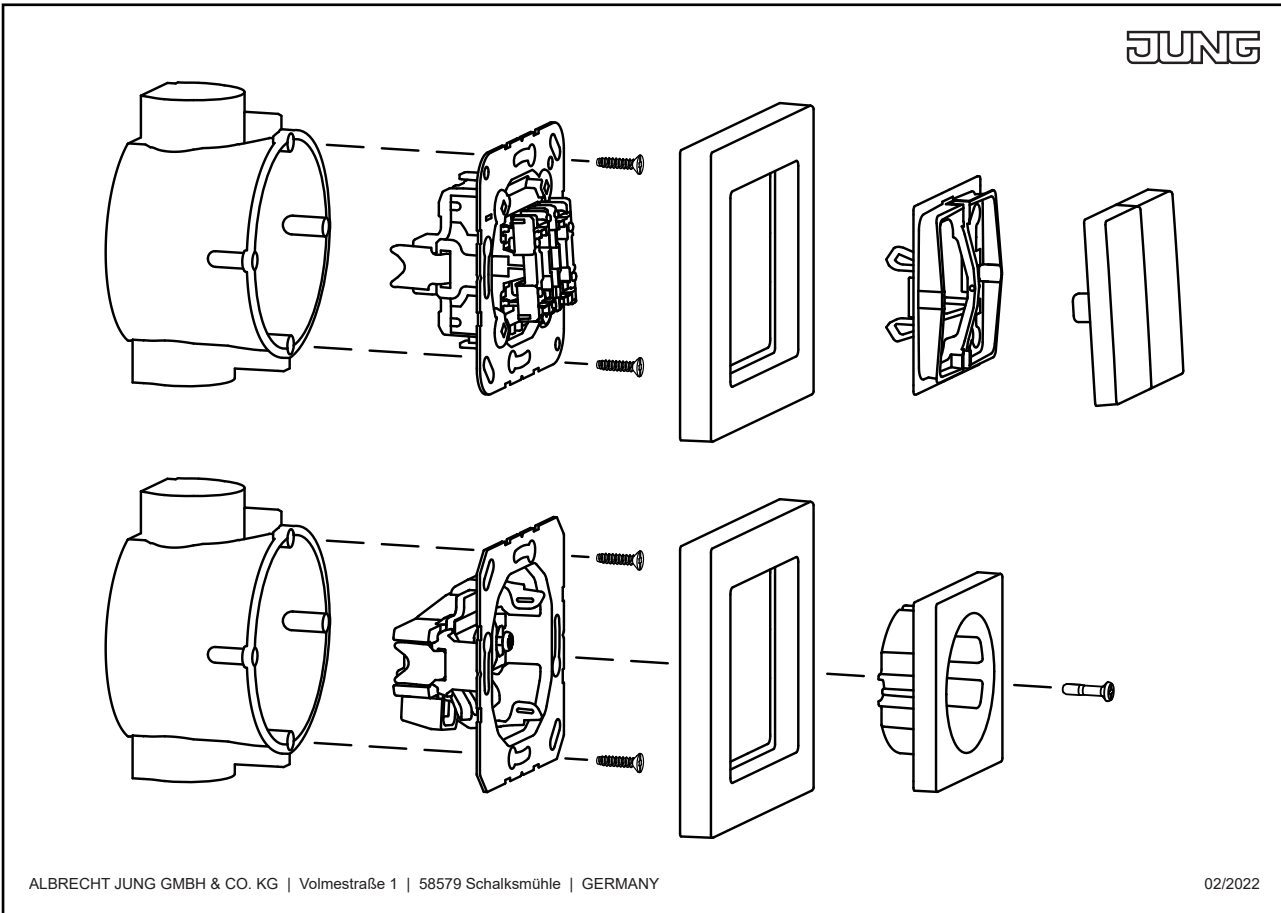

Frame 5-gang, A FLOW, thermoplastic, white, vertical and horizontal installation

Reference number:	AF 585 BF WW
EAN/GTIN:	4011377173071
Version:	5-gang
Dimensions:	85 mm x 369 mm
Color:	white
Material:	thermoplastic (breakproof)

■ Individual colour printing possible

Frame 5-gang, AF585BFWW
for horizontal and vertical installation
for A range

1-gang frames also suitable for British Standard installations (supporting frame 80 x 80)

If possible, combine only with centre plates made of thermoplastic (breakproof, high-gloss).

Labelling is possible with labelling kit ref.-no. AC 80 NAS

Labelling option:

Labelling kit ref.-no.: AC 80 NAS

Adhesive labelling field ref.-no.: AC 80 NA

Cradle to Cradle certified

Dimensions

Assembly

ALBRECHT JUNG GMBH & CO. KG | Volmestraße 1 | 58579 Schalksmühle | GERMANY

02/2022