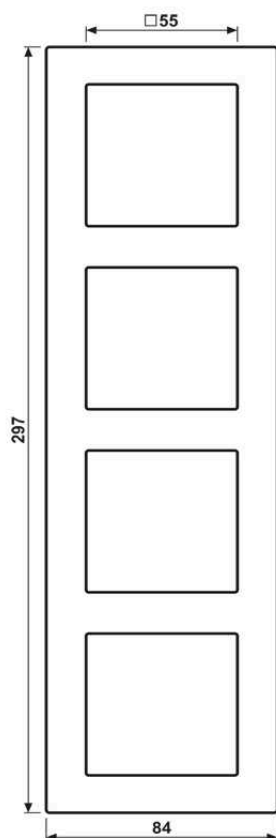

**Glass frame 4-gang, A CREATION, red, vertical and horizontal installation**

Reference number:	AC 584 GL RT
EAN/GTIN:	4011377026742
Version:	4-gang
Dimensions:	84 mm x 297 mm
Color:	red
Material:	glass

Glass frame 4-gang, AC584GLRT  
**for horizontal and vertical installation  
for A range**

Labelling is possible with labelling kit ref.-no. AC 80 NAS

**Labelling option:**

Labelling kit ref.-no.: AC 80 NAS

## Dimensions

Assembly

ALBRECHT JUNG GMBH & CO. KG | Volmestraße 1 | 58579 Schalksmühle | GERMANY

02/2022