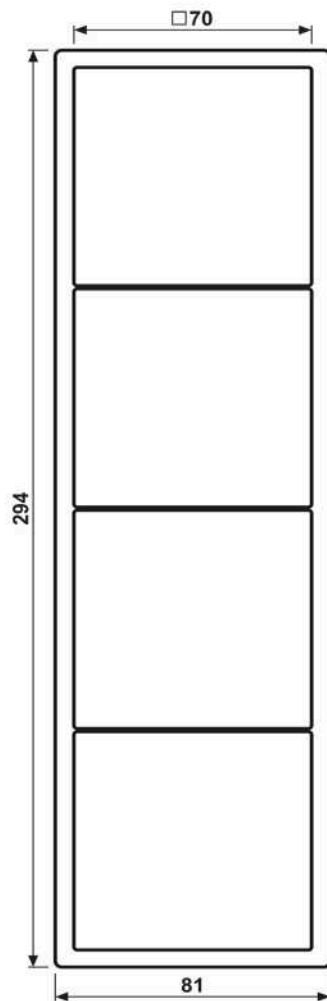

Frame 4-gang, LS 990, IP 44, duroplastic, light grey, vertical and horizontal installation

Reference number:	LS 984 LG
EAN/GTIN:	4011377946309
Version:	4-gang
Dimensions:	81 mm x 294 mm
Color:	light grey
Material:	duroplastic

■ Degree of protection IP44 is ensured with sealing gasket ref.-no. 551 WU.

Frame 4-gang, LS984LG
for horizontal and vertical installation

Dimensions

Assembly