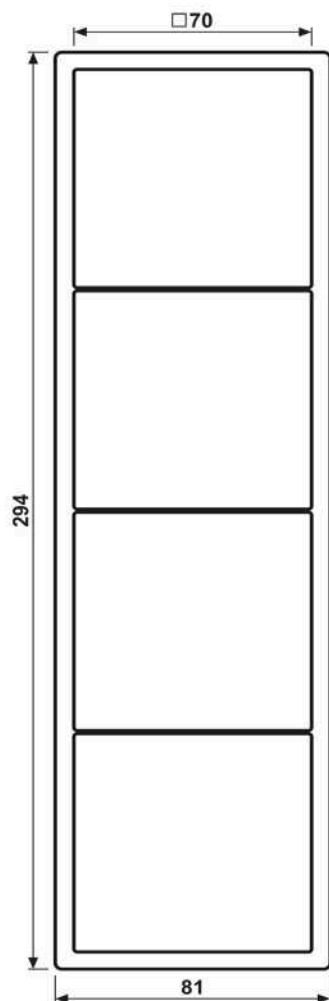

Frame 4-gang, LS 990, IP 44, duroplastic, black, vertical and horizontal installation

Reference number:	LS 984 SW
EAN/GTIN:	4011377868908
Version:	4-gang
Dimensions:	81 mm x 294 mm
Color:	black
Material:	duroplastic

 Degree of protection IP44 is ensured with sealing gasket ref.-no. 551 WU.

Frame 4-gang, LS984SW
for horizontal and vertical installation

Dimensions

Assembly

ALBRECHT JUNG GMBH & CO. KG | Volmestraße 1 | 58579 Schalksmühle | GERMANY