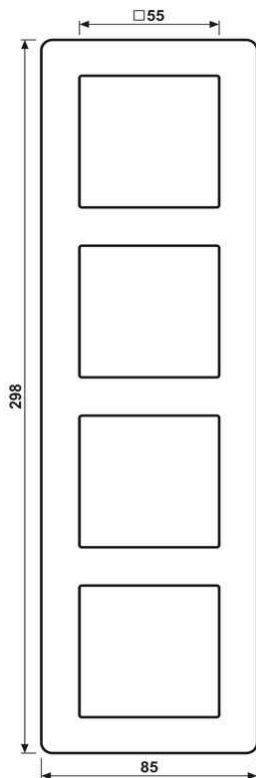

Frame 4-gang, A FLOW, thermoplastic lacquered, matt snow white, vertical and horizontal installation

Reference number:	AF 584 BF WWM
EAN/GTIN:	4011377190771
Version:	4-gang
Dimensions:	85 mm x 298 mm
Color:	matt snow white
Material:	thermoplastic (breakproof)

■ Individual colour printing possible

Frame 4-gang, AF584BFWWM

for horizontal and vertical installation

for A range

1-gang frames also suitable for British Standard installations (supporting frame 80 x 80)

Labelling is possible with labelling kit ref.-no. AC 80 NAS

Labelling option:

Labelling kit ref.-no.: AC 80 NAS

Adhesive labelling field ref.-no.: AC 80 NA

Dimensions

Assembly