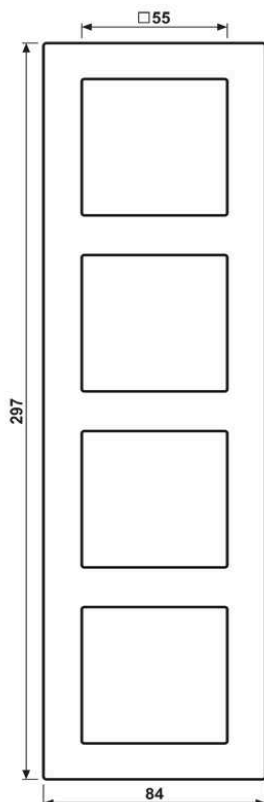

Frame 4-gang, A CREATION, duroplastic lacquered, champagne, vertical and horizontal installation

Reference number:	AC 584 CH
EAN/GTIN:	4011377094796
Version:	4-gang
Dimensions:	84 mm x 297 mm
Color:	champagne
Material:	duroplastic

■ Individual colour printing possible

Frame 4-gang, AC584CH
**for horizontal and vertical installation
for A range**

Labelling is possible with labelling kit ref.-no. AC 80 NAS

Labelling option:

Labelling kit ref.-no.: AC 80 NAS

Adhesive labelling field ref.-no.: AC 80 NA

Dimensions

Assembly