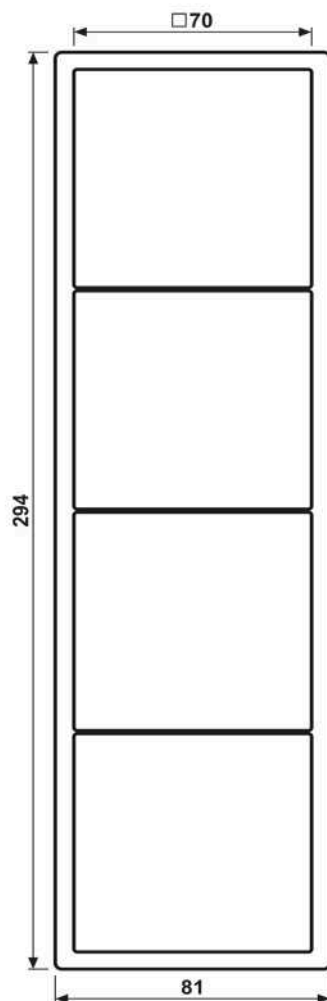

Frame 4-gang, LS 990, IP 44, duroplastic, ivory, vertical and horizontal installation

Reference number:	LS 984 W
EAN/GTIN:	4011377120907
Version:	4-gang
Dimensions:	81 mm x 294 mm
Color:	ivory
Material:	duroplastic

 Degree of protection IP44 is ensured with sealing gasket ref.-no. 551 WU.

Frame 4-gang, LS984W
for horizontal and vertical installation

Dimensions

Assembly