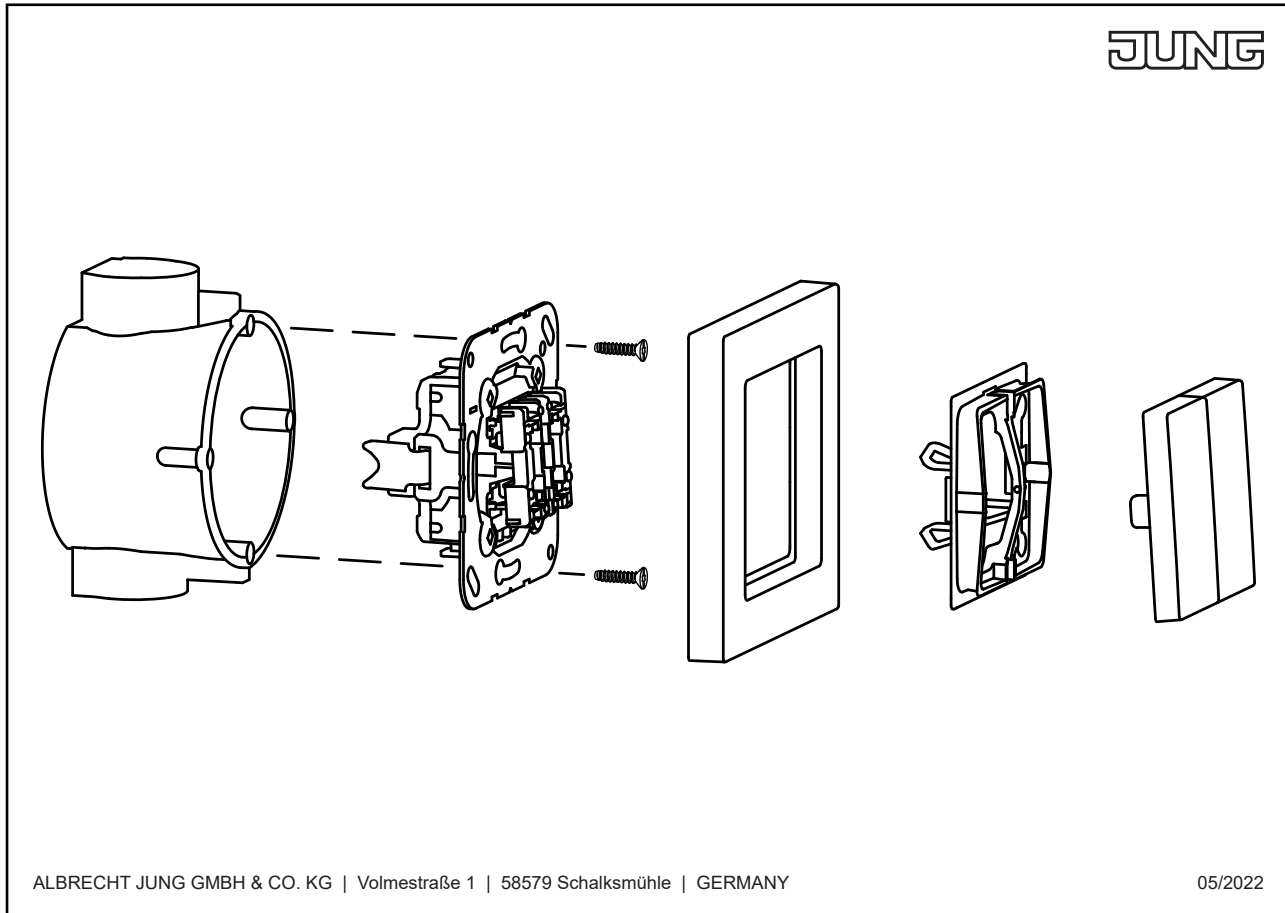

Rocker 2-gang, duroplastic, LS range, ivory

Reference number:	LS 995
EAN/GTIN:	4011377141407
Color:	ivory
Material:	duroplastic

-  Degree of protection IP44 is ensured with sealing gasket ref.-no. 551 WU and "IP44 frame" of the respective design range.
-  Individual colour printing possible

for switch ref.-no.: 505 U, 509 U, 505-20 U, 509-20 U
for push-button ref.-no.: 535 U, 539 U
for multi push-button ref.-no.: 532-4 U (not metal versions)
in combination with multi push-button no IP44 possible

Spare part:

holder plate ref.-no.: CD 95 HP

For illuminated inserts use rocker with lens ref.-no.: ..KO...

Dimensions

Assembly

ALBRECHT JUNG GMBH & CO. KG | Volmestraße 1 | 58579 Schalksmühle | GERMANY

05/2022