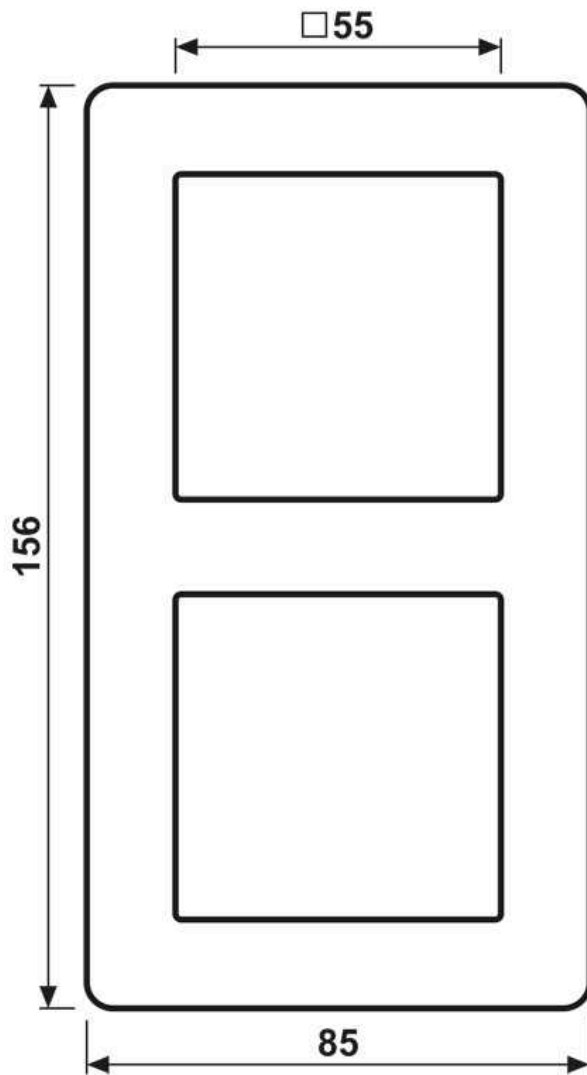

Frame 2-gang, A FLOW, thermoplastic, white, vertical and horizontal installation

Reference number:	AF 582 BF WW
EAN/GTIN:	4011377173033
Version:	2-gang
Dimensions:	85 mm x 156 mm
Color:	white
Material:	thermoplastic (breakproof)

- Individual colour printing possible
- Individual laser engraving possible

Frame 2-gang, AF582BFWW
for horizontal and vertical installation
for A range

1-gang frames also suitable for British Standard installations (supporting frame 80 x 80)

Adhesive labelling field ref.-no.: AC 80 NA

Cradle to Cradle certified

Dimensions

Assembly

ALBRECHT JUNG GMBH & CO. KG | Volmestraße 1 | 58579 Schalksmühle | GERMANY

02/2022