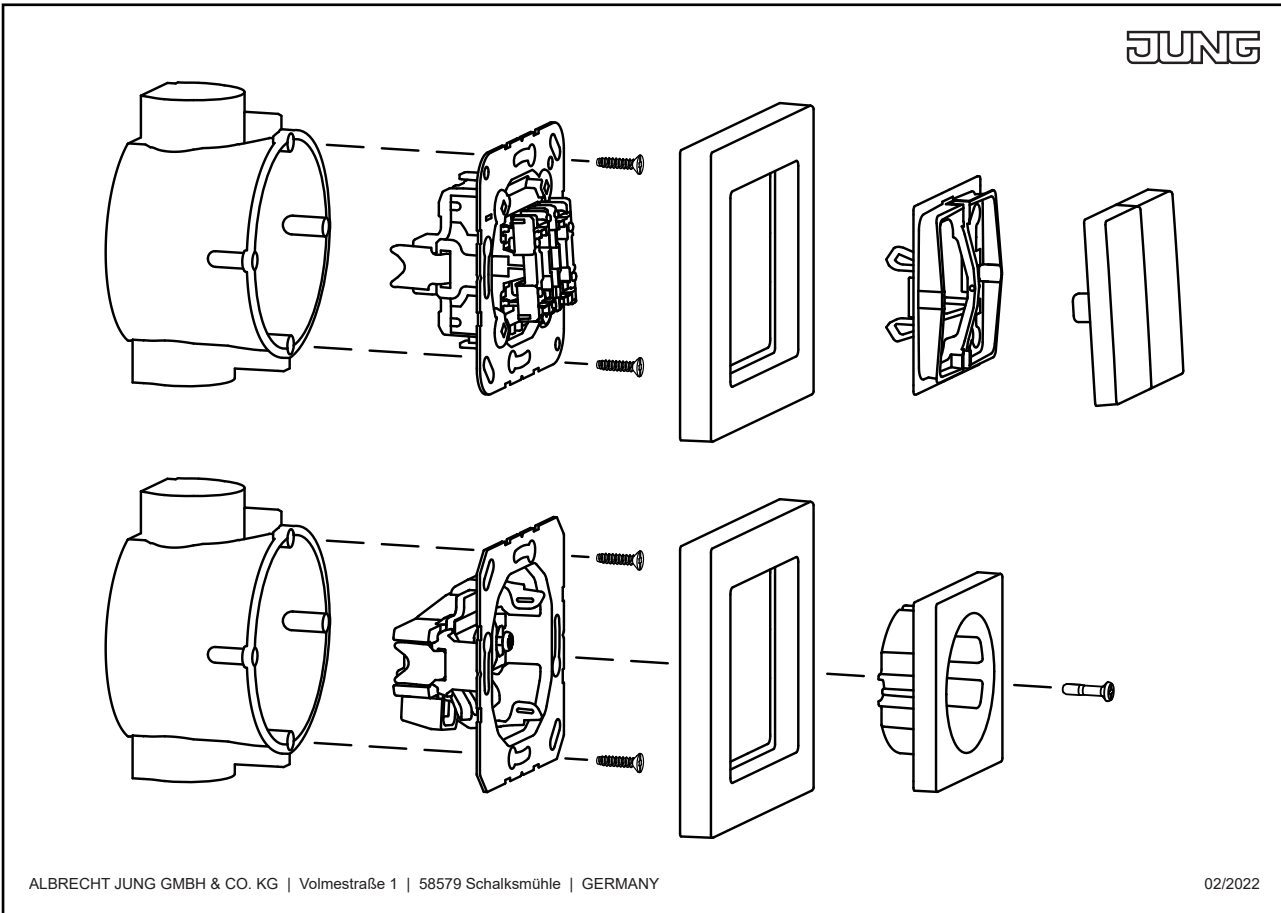

Frame 2-gang, A FLOW, thermoplastic, white, vertical and horizontal installation

Reference number:	AF 582 BF WW
EAN/GTIN:	4011377173033
Version:	2-gang
Dimensions:	85 mm x 156 mm
Color:	white
Material:	thermoplastic (breakproof)

- Individual colour printing possible
- Individual laser engraving possible

Frame 2-gang, AF582BFWW
for horizontal and vertical installation
for A range

1-gang frames also suitable for British Standard installations (supporting frame 80 x 80)

If possible, combine only with centre plates made of thermoplastic (breakproof, high-gloss).

Labelling is possible with labelling kit ref.-no. AC 80 NAS

Labelling option:

Labelling kit ref.-no.: AC 80 NAS

Adhesive labelling field ref.-no.: AC 80 NA

Cradle to Cradle certified

Dimensions

Assembly

ALBRECHT JUNG GMBH & CO. KG | Volmestraße 1 | 58579 Schalksmühle | GERMANY

02/2022