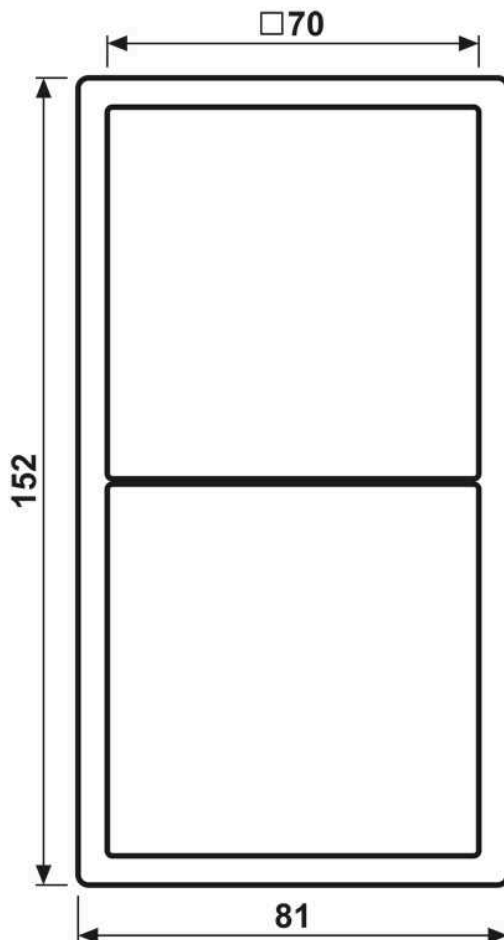

Dimensions