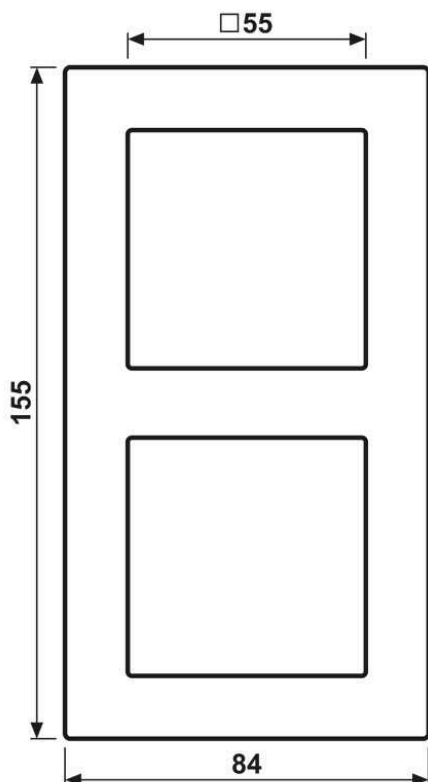

Frame 2-gang, A CREATION, duroplastic lacquered, champagne, vertical and horizontal installation

Reference number:	AC 582 CH
EAN/GTIN:	4011377094765
Version:	2-gang
Dimensions:	84 mm x 155 mm
Color:	champagne
Material:	duroplastic

■ Individual colour printing possible

Frame 2-gang, AC582CH
**for horizontal and vertical installation
for A range**

Labelling is possible with labelling kit ref.-no. AC 80 NAS

Labelling option:

Labelling kit ref.-no.: AC 80 NAS

Adhesive labelling field ref.-no.: AC 80 NA

Dimensions

Assembly

ALBRECHT JUNG GMBH & CO. KG | Volmestraße 1 | 58579 Schalksmühle | GERMANY

02/2022