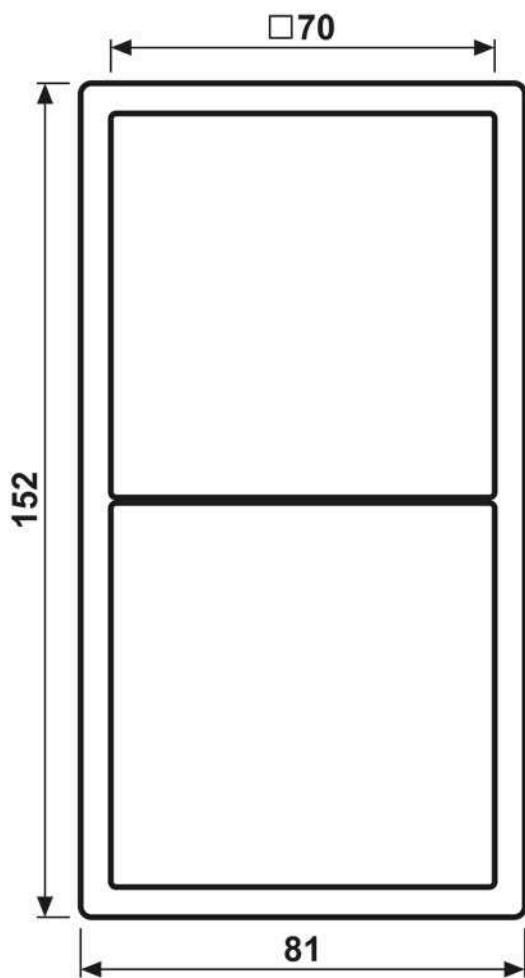

Frame 2-gang, LS 990, IP 44, duroplastic, light grey, vertical and horizontal installation

Reference number:	LS 982 LG
EAN/GTIN:	4011377946101
Version:	2-gang
Dimensions:	81 mm x 152 mm
Color:	light grey
Material:	duroplastic

 Degree of protection IP44 is ensured with sealing gasket ref.-no. 551 WU.

Frame 2-gang, LS982LG
for horizontal and vertical installation

Dimensions

Assembly