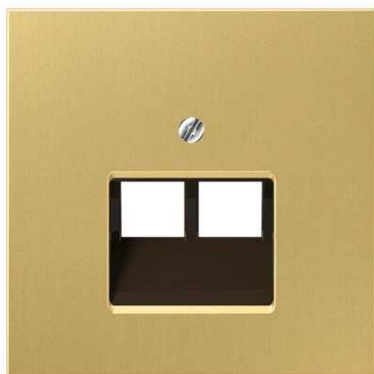

## Centre plate for IAE/UAE sockets, 2 x 8-pole, LS range, classic brass

<b>Reference number:</b>	ME 2969-2 UA C
<b>EAN/GTIN:</b>	4011377099210
<b>Color:</b>	classic brass
<b>Material:</b>	metal

■ Individual colour printing possible

Centre plate, classic brass, ME2969-2UAC

for 2-gang modular jack sockets

IAE/UAE sockets ref.-no.: UAE 2 x 8 UPO, UAE 8-8 UPO

for sockets Cat. 6 ref.-no.: UAE 8-8 UPOK6

Suitable inserts:

METZ CONNECT (BTR): I307441001-i or I307441200-i; E-Dat design 8/8(8), Class E