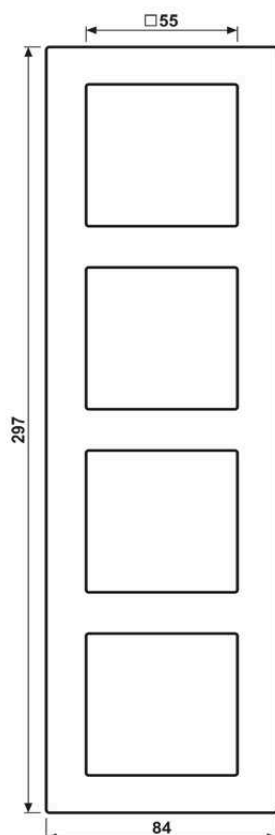

Glass frame 4-gang, A CREATION, champagne, vertical and horizontal installation

| | |
|-------------------|----------------|
| Reference number: | AC 584 GL CH |
| EAN/GTIN: | 4011377094901 |
| Version: | 4-gang |
| Dimensions: | 84 mm x 297 mm |
| Color: | champagne |
| Material: | glass |

Glass frame 4-gang, AC584GLCH
**for horizontal and vertical installation
for A range**

Labelling is possible with labelling kit ref.-no. AC 80 NAS

Labelling option:

Labelling kit ref.-no.: AC 80 NAS

Adhesive labelling field ref.-no.: AC 80 NA

Dimensions

Assembly

ALBRECHT JUNG GMBH & CO. KG | Volmestraße 1 | 58579 Schalksmühle | GERMANY

02/2022