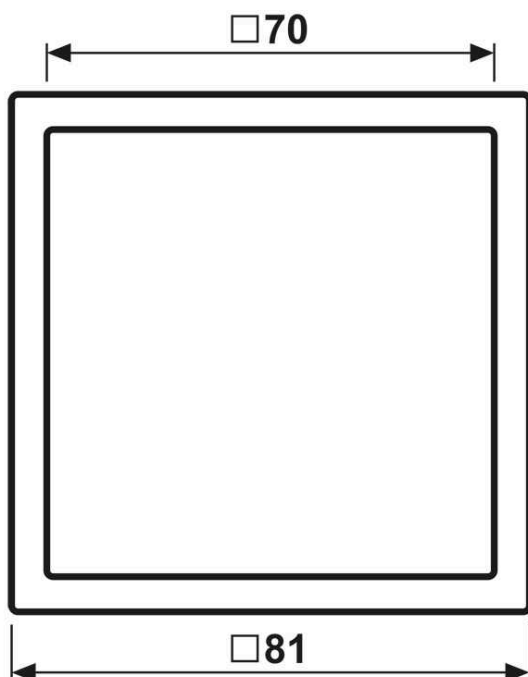

Dimensions