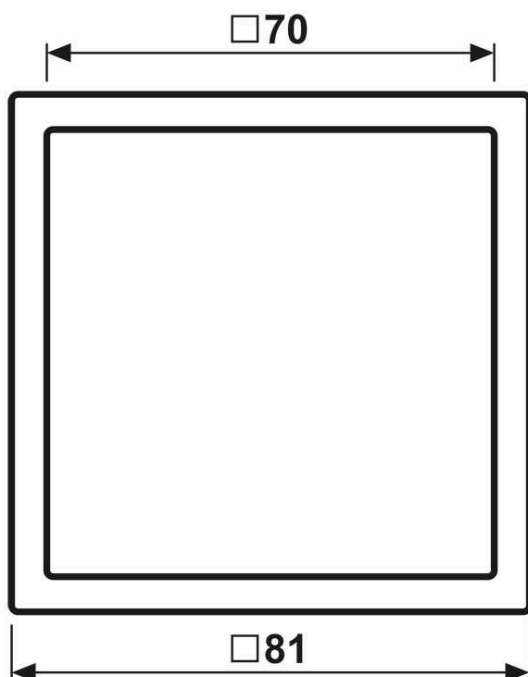

## Frame 1-gang, LS ZERO, thermoplastic lacquered, matt graphite black , vertical and horizontal installation

<b>Reference number:</b>	LSZ 981 BF SWM
<b>EAN/GTIN:</b>	4011377190641
<b>Version:</b>	1-gang
<b>Dimensions:</b>	81 mm x 81 mm
<b>Color:</b>	matt graphite black
<b>Material:</b>	thermoplastic (breakproof)

Frame 1-gang, LSZ981BFSWM  
for the installation of devices and covers of the LS range into the plastering frame ref.-no.: PA 98..  
for horizontal and vertical installation

Can be installed in furniture  
The exact milling dimensions can be found in the download under 'Installation instructions'.

### Dimensions

Assembly