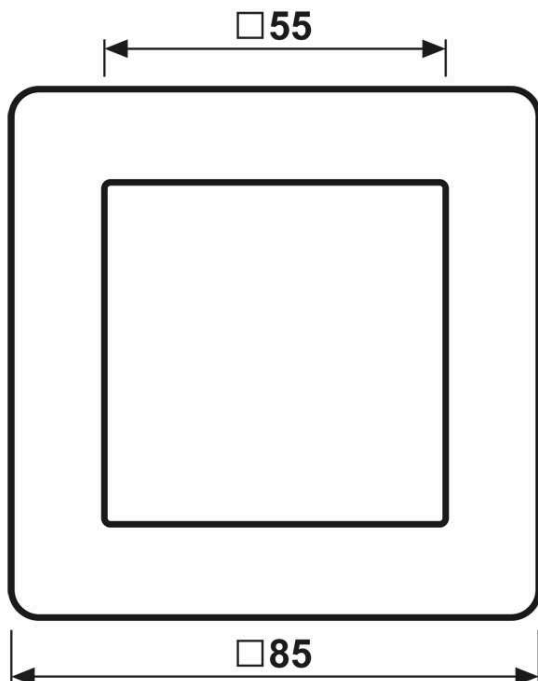

Dimensions