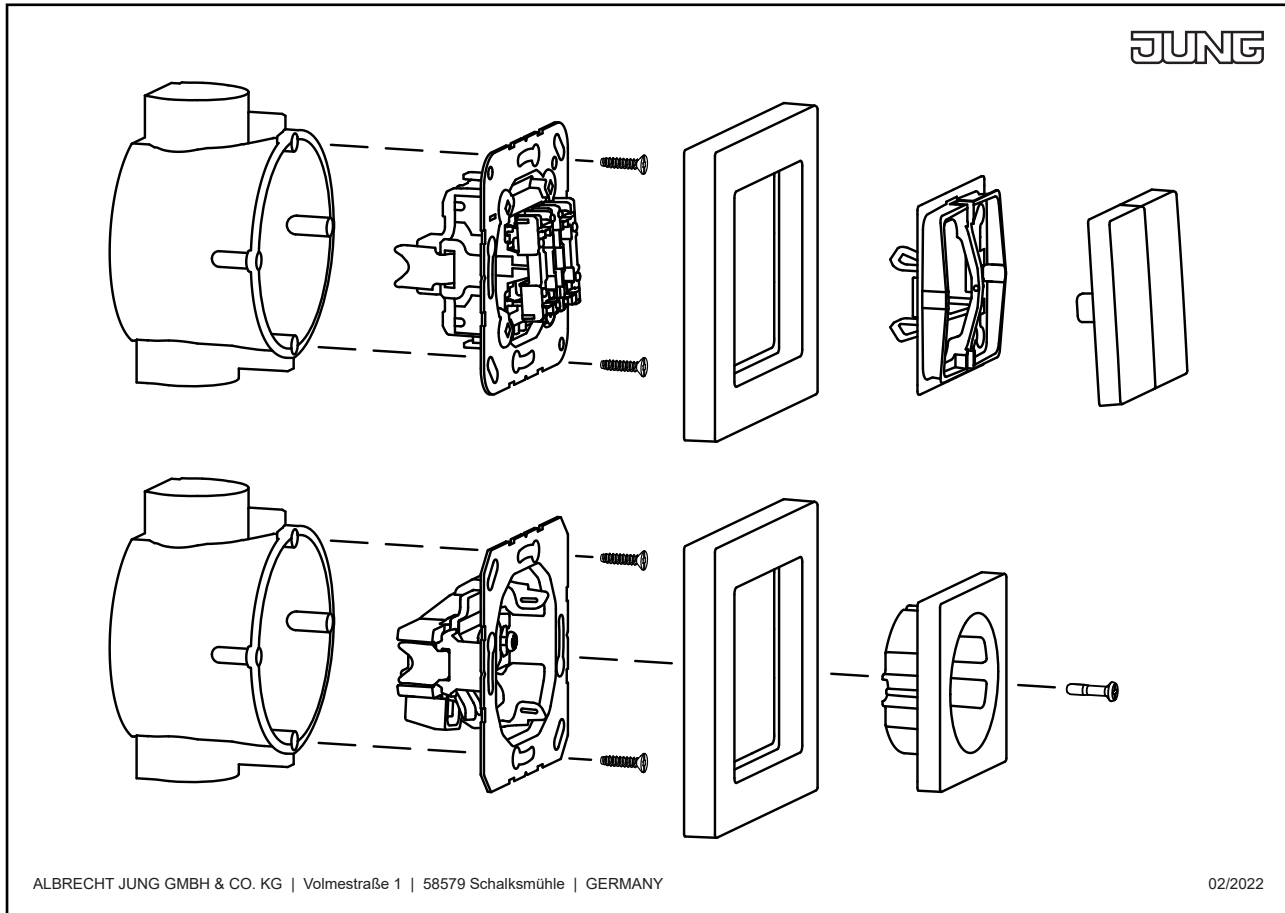

Assembly

ALBRECHT JUNG GMBH & CO. KG | Volmestraße 1 | 58579 Schalksmühle | GERMANY

02/2022