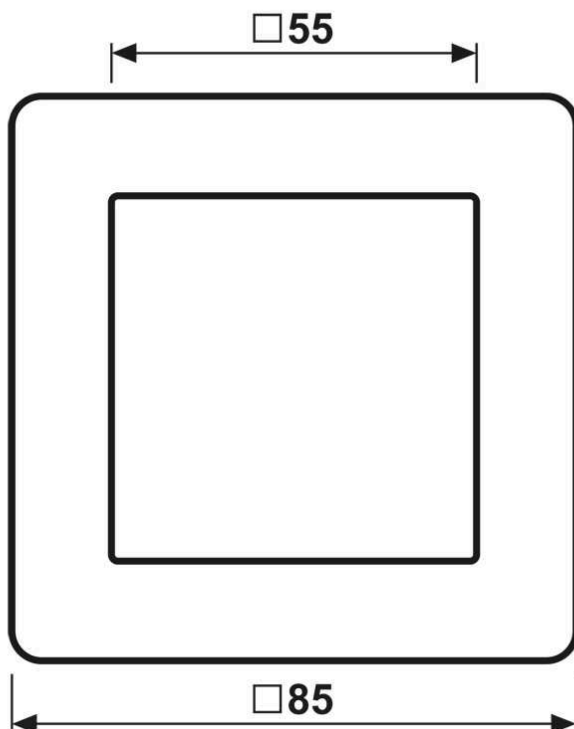

Dimensions