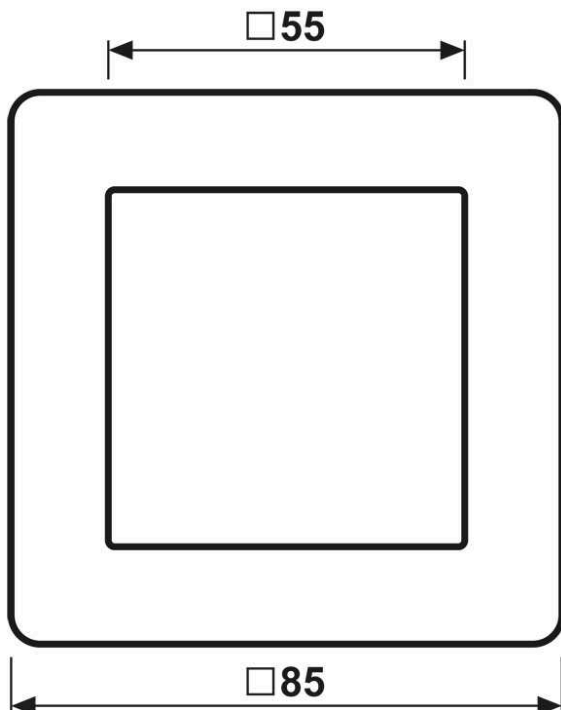

Dimensions