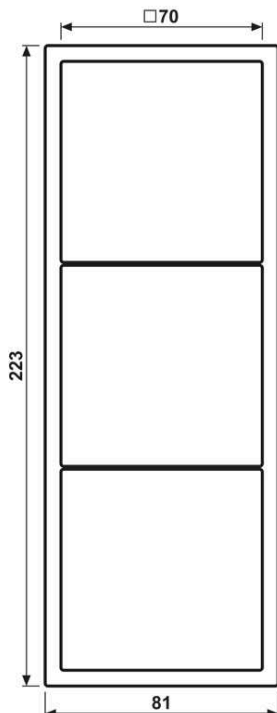

Frame 3-gang, LS ZERO, thermoplastic lacquered, matt snow white, vertical and horizontal installation

Reference number:	LSZ 983 BF WWM
EAN/GTIN:	4011377190634
Version:	3-gang
Dimensions:	81 mm x 223 mm
Color:	matt snow white
Material:	thermoplastic (breakproof)

Frame 3-gang, LSZ983BFWWM
for the installation of devices and covers of the LS range into the plastering frame ref.-no.: PA 98..
for horizontal and vertical installation

Can be installed in furniture
The exact milling dimensions can be found in the download under 'Installation instructions'.

Mounting in masonry and dry walls

https://www.youtube.com/watch?v=jZ_TgZhti3I

Mounting in furniture construction

<https://www.youtube.com/watch?v=UHt45cTSvFQ>

Dimensions

Assembly