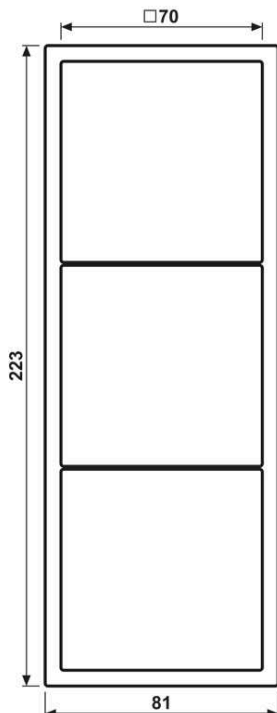

Frame 3-gang, LS ZERO, thermoplastic lacquered, classic brass, vertical and horizontal installation

Reference number:	LSZ ME 983 BF C
EAN/GTIN:	4011377164840
Version:	3-gang
Dimensions:	81 mm x 223 mm
Color:	classic brass
Material:	thermoplastic (breakproof)

Frame 3-gang, LSZME983BFC
for the installation of devices and covers of the LS range into the plastering frame ref.-no.: PA 98..
for horizontal and vertical installation

Can be installed in furniture
The exact milling dimensions can be found in the download under 'Installation instructions'.

Mounting in masonry and dry walls

https://www.youtube.com/watch?v=jZ_TgZhti3I

Mounting in furniture construction

<https://www.youtube.com/watch?v=UHt45cTSvFQ>

Dimensions

Assembly