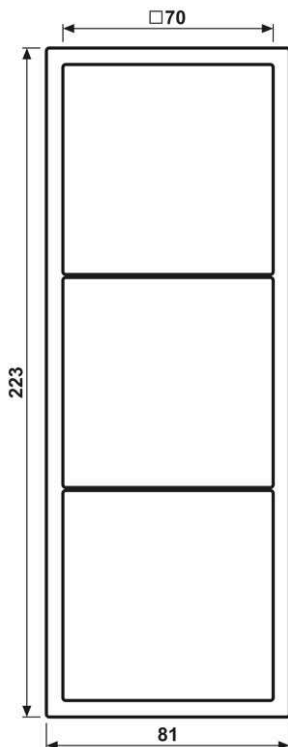

Frame 3-gang, LS ZERO, thermoplastic lacquered, dark, vertical and horizontal installation

Reference number:	LSZ AL 983 BF D
EAN/GTIN:	4011377164826
Version:	3-gang
Dimensions:	81 mm x 223 mm
Color:	dark (lacquered)
Material:	thermoplastic (breakproof)

Frame 3-gang, LSZAL983BFD

for the installation of devices and covers of the LS range into the plastering frame ref.-no.: PA 98..
for horizontal and vertical installation

Can be installed in furniture

The exact milling dimensions can be found in the download under 'Installation instructions'.

Mounting in masonry and dry walls

https://www.youtube.com/watch?v=jZ_TgZhti3l

Mounting in furniture construction

<https://www.youtube.com/watch?v=UHT45cTSvFQ>

Dimensions

Assembly