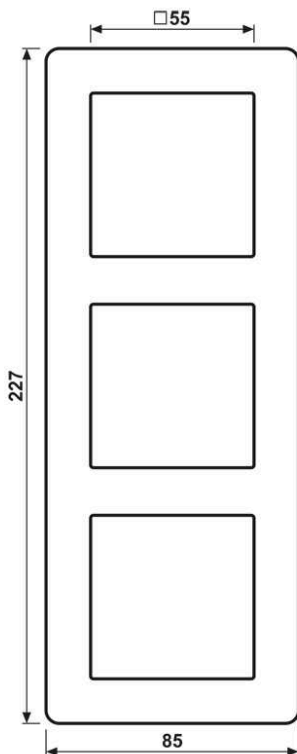

Frame 3-gang, A FLOW, thermoplastic, black, vertical and horizontal installation

Reference number:	AF 583 BF SW
EAN/GTIN:	4011377173101
Version:	3-gang
Dimensions:	85 mm x 227 mm
Color:	black
Material:	thermoplastic (breakproof)

■ Individual colour printing possible

Frame 3-gang, AF583BFSW

for horizontal and vertical installation

for A range

1-gang frames also suitable for British Standard installations (supporting frame 80 x 80)

If possible, combine only with centre plates made of thermoplastic (breakproof, high-gloss).

Labelling is possible with labelling kit ref.-no. AC 80 NAS

Labelling option:

Labelling kit ref.-no.: AC 80 NAS

Adhesive labelling field ref.-no.: AC 80 NA

Dimensions

Assembly