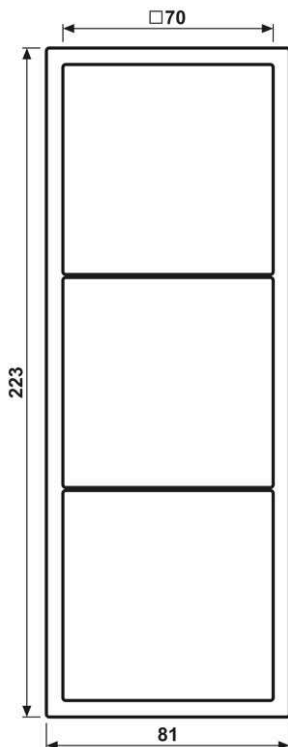

Frame 3-gang, LS ZERO, thermoplastic, white, vertical and horizontal installation

Reference number:	LSZ 983 BF WW
EAN/GTIN:	4011377150768
Version:	3-gang
Dimensions:	81 mm x 223 mm
Color:	white
Material:	thermoplastic (breakproof)

Frame 3-gang, LSZ983BFWW

for the installation of devices and covers of the LS range into the plastering frame ref.-no.: PA 98..
for horizontal and vertical installation

Can be installed in furniture

The exact milling dimensions can be found in the download under 'Installation instructions'.

Mounting in masonry and dry walls

https://www.youtube.com/watch?v=jZ_TgZhti3l

Mounting in furniture construction

<https://www.youtube.com/watch?v=UHT45cTSvFQ>

Dimensions

Assembly