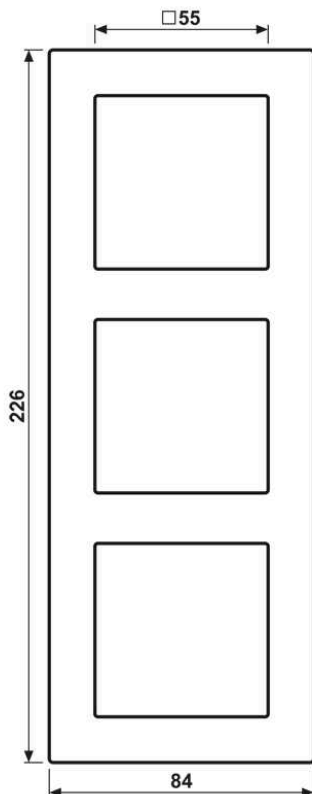

Frame 3-gang, A CREATION, duroplastic lacquered, champagne, vertical and horizontal installation

Reference number:	AC 583 CH
EAN/GTIN:	4011377094772
Version:	3-gang
Dimensions:	84 mm x 226 mm
Color:	champagne
Material:	duroplastic

■ Individual colour printing possible

Frame 3-gang, AC583CH
**for horizontal and vertical installation
for A range**

Labelling is possible with labelling kit ref.-no. AC 80 NAS

Labelling option:

Labelling kit ref.-no.: AC 80 NAS

Adhesive labelling field ref.-no.: AC 80 NA

Dimensions