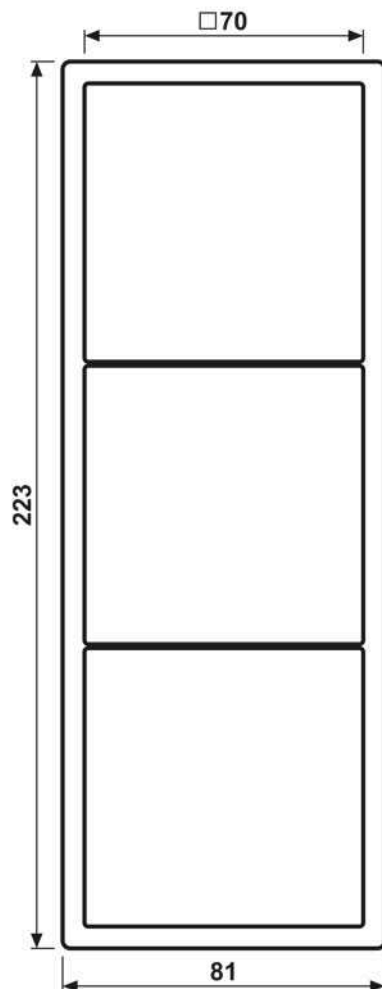

Frame 3-gang, LS 990, IP 44, duroplastic, light grey, vertical and horizontal installation

Reference number:	LS 983 LG
EAN/GTIN:	4011377946200
Version:	3-gang
Dimensions:	81 mm x 223 mm
Color:	light grey
Material:	duroplastic

 Degree of protection IP44 is ensured with sealing gasket ref.-no. 551 WU.

Frame 3-gang, LS983LG
for horizontal and vertical installation

Dimensions

Assembly

ALBRECHT JUNG GMBH & CO. KG | Volmestraße 1 | 58579 Schalksmühle | GERMANY