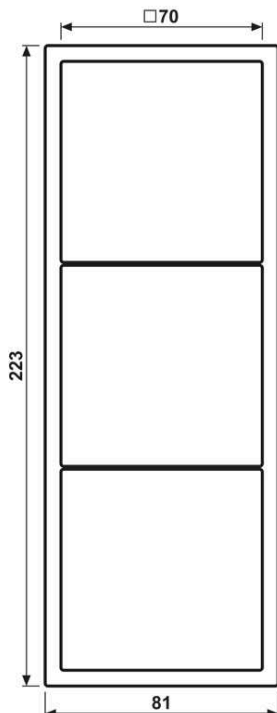

Frame 3-gang, LS ZERO, thermoplastic lacquered, aluminium, vertical and horizontal installation

Reference number:	LSZ AL 983 BF
EAN/GTIN:	4011377164819
Version:	3-gang
Dimensions:	81 mm x 223 mm
Color:	aluminium
Material:	thermoplastic (breakproof)

Frame 3-gang, LSZAL983BF
for the installation of devices and covers of the LS range into the plastering frame ref.-no.: PA 98..
for horizontal and vertical installation

Can be installed in furniture
The exact milling dimensions can be found in the download under 'Installation instructions'.

Mounting in masonry and dry walls

https://www.youtube.com/watch?v=jZ_TgZhti3I

Mounting in furniture construction

<https://www.youtube.com/watch?v=UHt45cTSvFQ>

Dimensions

Assembly

ALBRECHT JUNG GMBH & CO. KG | Volmestraße 1 | 58579 Schalksmühle | GERMANY