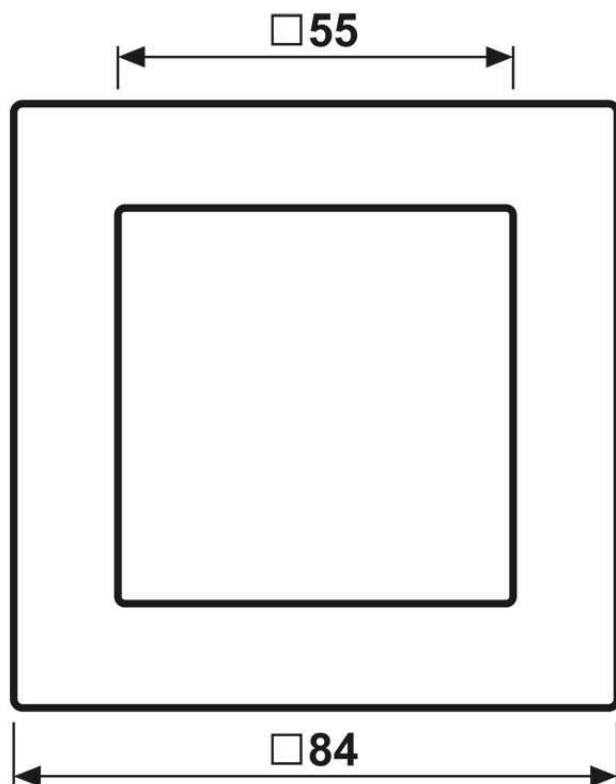

Glass frame 1-gang, A CREATION, blue-grey, vertical and horizontal installation

Reference number:	AC 581 GL BLGR
EAN/GTIN:	4011377026773
Version:	1-gang
Dimensions:	84 mm x 84 mm
Color:	blue-grey
Material:	glass

Glass frame 1-gang, AC581GLBLGR
**for horizontal and vertical installation
for A range**

Labelling is possible with labelling kit ref.-no. AC 80 NAS

Labelling option:

Labelling kit ref.-no.: AC 80 NAS

Adhesive labelling field ref.-no.: AC 80 NA

Dimensions

Assembly