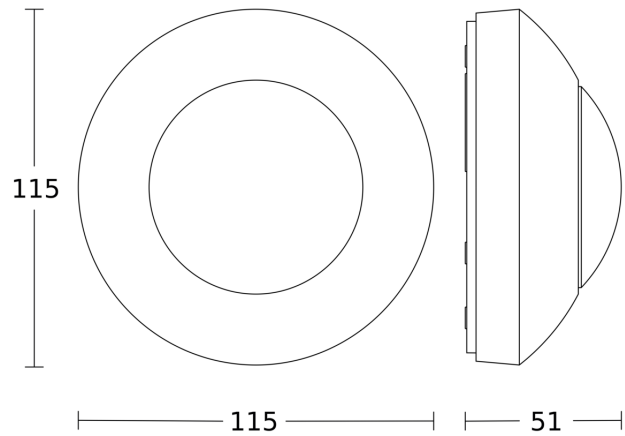

Technical specifications

Dimensions (Ø x H)	115 x 51 mm
Manufacturer's Warranty	5 years
Settings via	Potentiometers
With remote control	No
Version	white
PU1, EAN	4007841006556
Type	Motion detectors
Application, place	Outdoors, Indoors
Application, room	corridor / aisle, changing room, function room / ancillary room, kitchenette, stairwell, WC / washroom, multi-storey / underground car park, outdoors, warehouse, Indoors
Colour	white
Colour, RAL	9010
Includes corner wall mount	No
Installation site	ceiling
Package content	1

LED lamps > 2 W < 8 W	175 W
LED lamps > 8 W	350 W
Capacitive load in µF	132 µF
Technology, sensors	passive infrared, Light sensor
Mounting height	2,00 – 4,00 m
Mounting height max.	4,00 m
Optimum mounting height	2,8 m
Detection angle	360 °
Angle of aperture	180 °
Sneak-by guard	Yes
Capability of masking out individual segments	Yes
Electronic scalability	No
Mechanical scalability	No
Reach, radial	Ø 3 m (7 m ²)
Reach, tangential	Ø 7 m (38 m ²)
Switching zones	664 switching zones
Twilight setting	2 – 2000 lx

IS 2360 ECO 7m

white
EAN 4007841 006556
Article number 006556

Detection Zone

Possible mounting height: 2,00 m - 4,00 m
Orange: radial
Black: tangential

Dimension Drawing

Circuit diagram