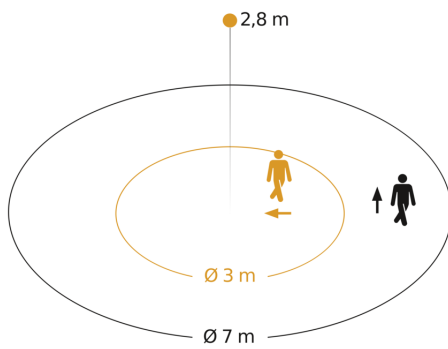

IS 2360 ECO 7m

white
EAN 4007841 006556
Article number 006556

Detection Zone