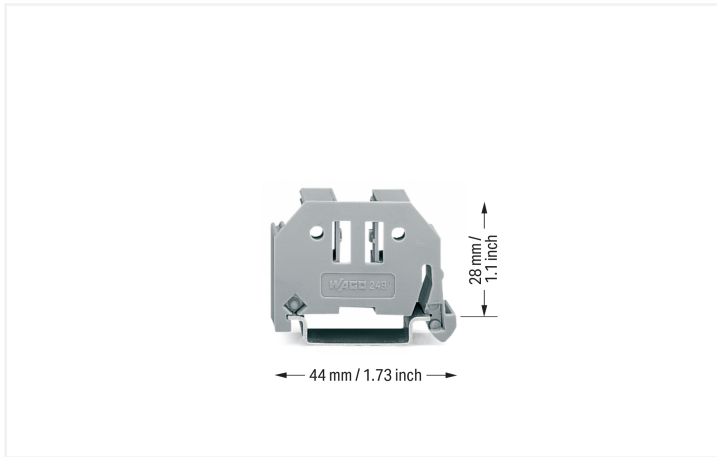

## Data Sheet | Item Number: 249-117

Screwless end stop; 10 mm wide; for DIN-rail 35 x 15 and 35 x 7.5; gray

<https://www.wago.com/249-117>

Color: ■ gray

#### Tool free!

A tool-free design allows rail-mount terminal blocks to be safely and economically secured against any movement on all DIN-35 rails per DIN EN 60715 (35 x 7.5 mm; 35 x 15 mm).

#### Entirely without screws!

The "secret" to a perfect fit lies in the two small clamping plates which keep the end stop in position, even if the rails are mounted vertically.

### Physical data

Width	10 mm / 0.394 inches
Height	44 mm / 1.732 inches
Depth	35 mm / 1.378 inches
Depth from upper-edge of DIN-rail	28 mm / 1.102 inches

**Material data**

Color	gray
Insulation material (main housing)	Polyamide (PA66)
Flammability class per UL94	V0
Fire load	0.145 MJ
Weight	4.9 g