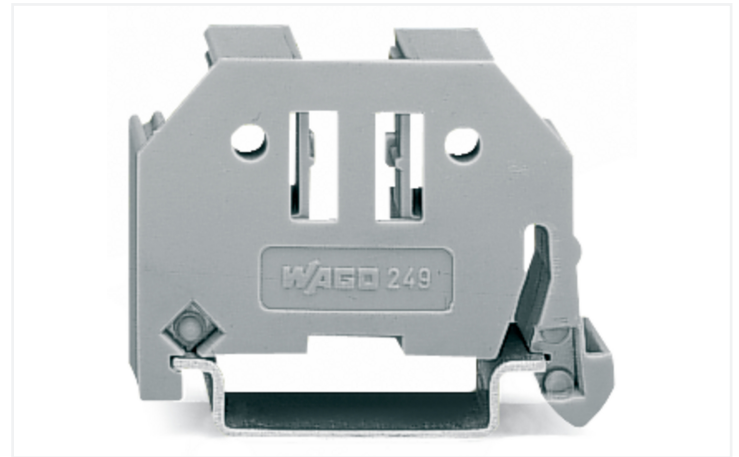

## Data Sheet | Item Number: 249-117

Screwless end stop; 10 mm wide; for DIN-rail 35 x 15 and 35 x 7.5; gray

<https://www.wago.com/249-117>

Color: ■ gray

#### Snap on – that's it!

Assembling the new WAGO screwless end stop is as simple and quick as snapping a WAGO rail-mount terminal block onto the rail.

#### Tool free!

A tool-free design allows rail-mount terminal blocks to be safely and economically secured against any movement on all DIN-35 rails per DIN EN 60715 (35 x 7.5 mm; 35 x 15 mm).

#### Entirely without screws!

The "secret" to a perfect fit lies in the two small clamping plates which keep the end stop in position, even if the rails are mounted vertically.