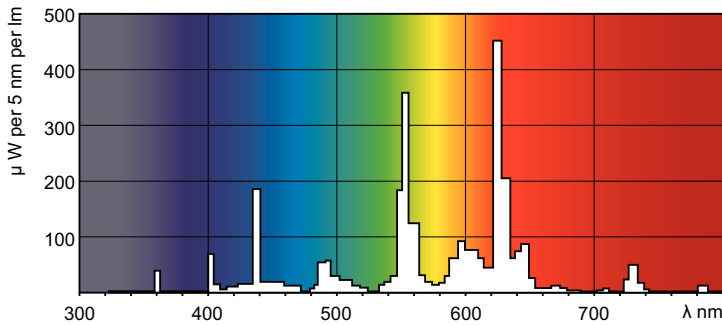

MASTER TL-D Super 80

MASTER TL-D Super 80 58W/830 1SL/25

The MASTER TL-D Super 80 lamp offers more lumens per watt and better color rendering than TL-D standard colors. Furthermore, it has a lower mercury content. The lamp can be operated in existing TL-D luminaires.

Product data

General Information	
Cap-Base	G13 [Medium Bi-Pin Fluorescent]
Flux measurement reference	Sphere
Life to 50% Failures (Nom)	15,000 hour(s)

Light Technical	
Color Code	830 [CCT of 3000K]
Luminous Flux	5,240 lm
Color Designation	Warm White (WW)
Chromaticity Coordinate X (Nom)	0.44
Chromaticity Coordinate Y (Nom)	0.403
Correlated Color Temperature (Nom)	3000 K
Luminous Efficacy (rated) (Nom)	90 lm/W
Color rendering index (CRI)	82

Product Data	
Order product name	MASTER TL-D Super 80 58W/830 1SL/25

MASTER TL-D Super 80

Full product name	MASTER TL-D Super 80 58W/830 1SL/25
Full product code	871150063213540
Order code	927922083023
Material Nr. (12NC)	927922083023
Numerator - Quantity Per Pack	1

Photometric data

Spectral Power Distribution Colour - MASTER TL-D Super 80 58W/830 1SL/25

Lifetime

Life expectancy diagram - 3 hour cycle

Life expectancy diagram - 12 hour cycle

MASTER TL-D Super 80

Lifetime