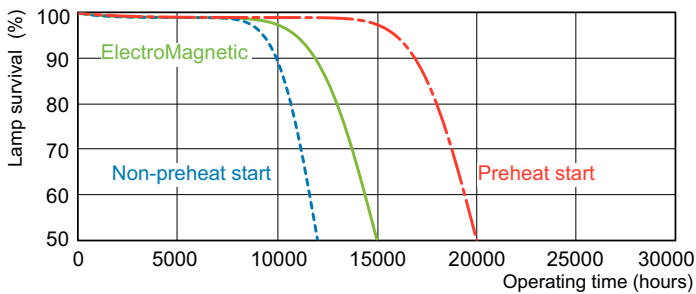

Photometric data

Spectral Power Distribution Colour - MASTER TL-D Super 80 58W/830 1SL/25

Lifetime

Life expectancy diagram - 3 hour cycle

Life expectancy diagram - 12 hour cycle

MASTER TL-D Super 80

Lifetime