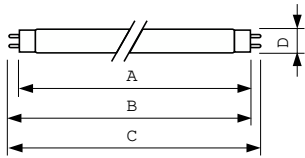

MASTER TL-D Super 80

Full product name	MASTER TL-D Super 80 58W/830 1SL/25
Full product code	871150063213540
Order code	927922083023
Material Nr. (12NC)	927922083023
Numerator - Quantity Per Pack	1

EAN/UPC - Product/Case	8711500632135
Numerator - Packs per outer box	25
EAN/UPC - Case	8711500632142

Dimensional drawing

Product	D (max)	A (max)	B (max)	B (min)	C (max)
MASTER TL-D Super 80 58W/830 1SL/25	28 mm	1,500.0 mm	1,507.1 mm	1,504.7 mm	1,514.2 mm