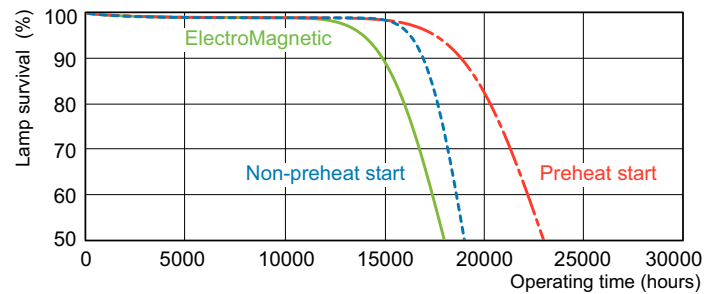

Photometric data

Spectral Power Distribution Colour - MASTER TL-D Super 80 58W/830 1SL/25

Lifetime

Life expectancy diagram - 3 hour cycle

Life expectancy diagram - 12 hour cycle

MASTER TL-D Super 80

Lifetime