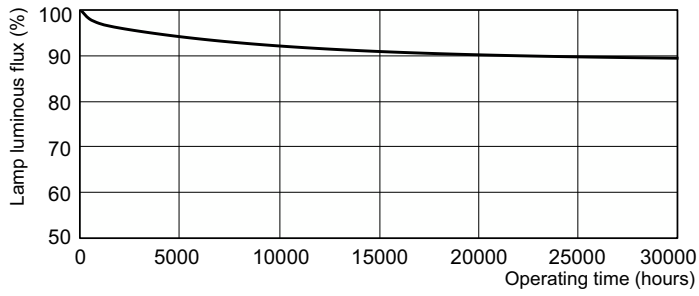

Photometric data

Spectral Power Distribution Colour - MASTER TL-D Super 80 58W/830 1SL/25

Lifetime

Life expectancy diagram - 3 hour cycle

Life expectancy diagram - 12 hour cycle

MASTER TL-D Super 80

Lifetime