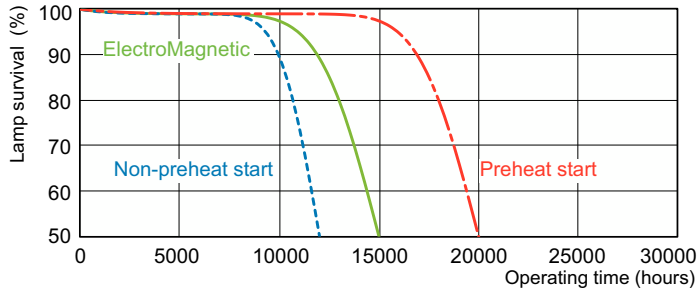

TL-D LIFEMAX Super 80

Dimensional drawing

Product	D (max)	A (max)	B (max)	B (min)	C (max)
TL-D 36W/840 1SL/25	28 mm	1,199.4 mm	1,206.5 mm	1,204.1 mm	1,213.6 mm

Lifetime

Life expectancy diagram - 12 hour cycle

Lumen Maintenance Diagram - TL-D 36W/840 1SL/25