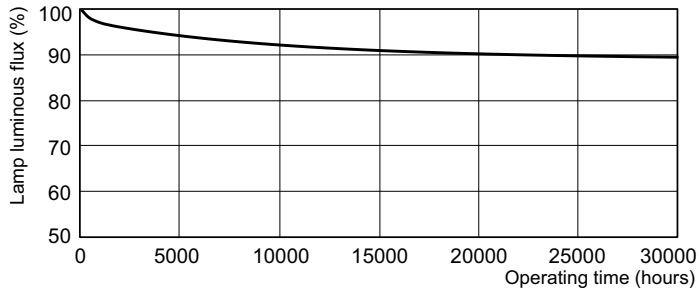

## Dimensional drawing

| Product             | D (max) | A (max)    | B (max)    | B (min)    | C (max)    |
|---------------------|---------|------------|------------|------------|------------|
| TL-D 36W/840 1SL/25 | 28 mm   | 1,199.4 mm | 1,206.5 mm | 1,204.1 mm | 1,213.6 mm |

## Lifetime

Life expectancy diagram - 3 hour cycle

Life expectancy diagram - 12 hour cycle

Lumen Maintenance Diagram - TL-D 36W/840 1SL/25