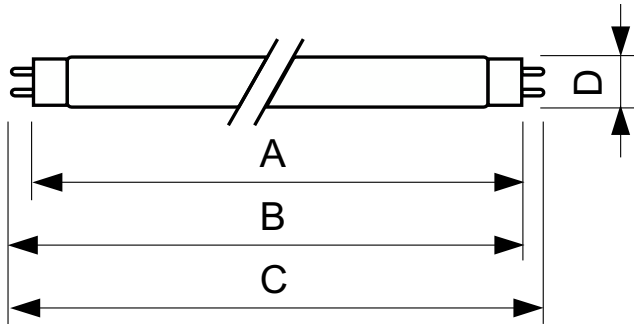

TL-D LIFEMAX Super 80

Dimensional drawing

Product	D (max)	A (max)	B (max)	B (min)	C (max)
TL-D 36W/840 1SL/25	28 mm	1,199.4 mm	1,206.5 mm	1,204.1 mm	1,213.6 mm