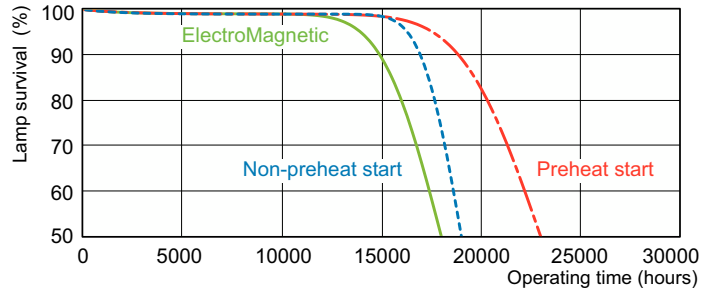

TL-D LIFEMAX Super 80

Dimensional drawing

Product	D (max)	A (max)	B (max)	B (min)	C (max)
TL-D 36W/840 1SL/25	28 mm	1,199.4 mm	1,206.5 mm	1,204.1 mm	1,213.6 mm

Lifetime

Life expectancy diagram - 12 hour cycle

Lumen Maintenance Diagram - TL-D 36W/840 1SL/25