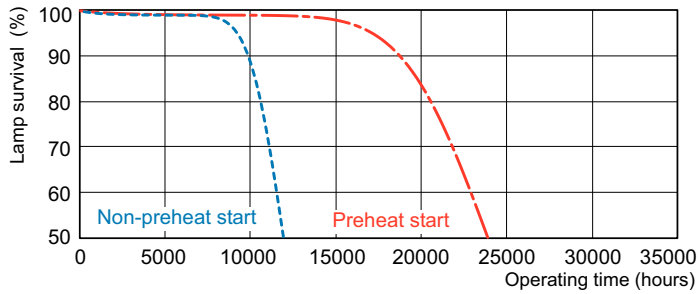

MASTER TL5 High Efficiency

Lifetime