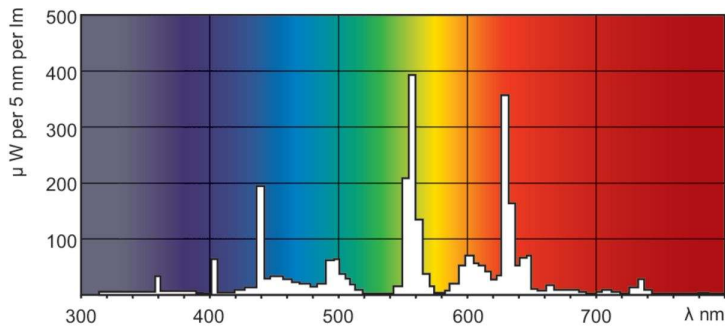

### Product data

General Information		Operating and Electrical	
Cap-Base	G5	Power Consumption	28.1 W
Features	na [Not Applicable]	Lamp Current (Nom)	0.170 A
Flux measurement reference	Sphere		
Light Technical		Controls and Dimming	
Color Code	840 [CCT of 4000K]	Dimmable	Yes
Luminous Flux	2,675 lm		
Color Designation	Cool White (CW)	Mechanical and Housing	
Chromaticity Coordinate X (Nom)	0.38	Bulb Shape	T5
Chromaticity Coordinate Y (Nom)	0.38	Net Weight (Piece)	84.000 g
Correlated Color Temperature (Nom)	4000 K		
Luminous Efficacy (rated) (Nom)	96 lm/W	Approval and Application	
Color rendering index (CRI)	80	Energy Efficiency Class	F
		Mercury (Hg) Content (Nom)	1.2 mg
		Energy Consumption kWh/1000 h	29 kWh

# MASTER TL5 High Efficiency

EPREL Registration Number	423537
<b>Product Data</b>	
Order product name	MASTER TL5 HE 28W/840 SLV/40
Full product name	MASTER TL5 HE 28W/840 SLV/40
Full product code	871150063948655
Order code	927926584055
Material Nr. (12NC)	927926584055

## Photometric data

Spectral Power Distribution Colour - MASTER TL5 HE 28W/840 SLV/40