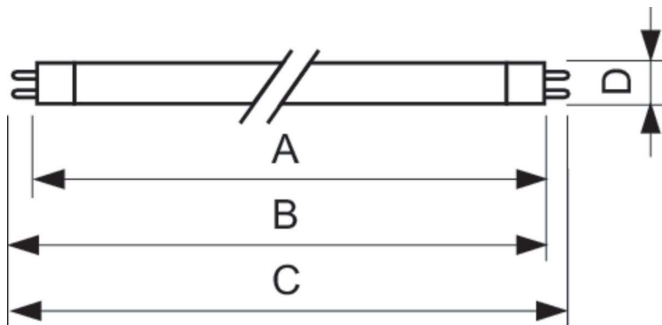

### Product data

General Information		Operating and Electrical	
Cap-Base	G5	Power Consumption	28.1 W
Features	na [Not Applicable]	Lamp Current (Nom)	0.170 A
Flux measurement reference	Sphere		
Light Technical		Controls and Dimming	
Color Code	840 [CCT of 4000K]	Dimmable	Yes
Luminous Flux	2,675 lm		
Color Designation	Cool White (CW)	Mechanical and Housing	
Chromaticity Coordinate X (Nom)	0.38	Bulb Shape	T5
Chromaticity Coordinate Y (Nom)	0.38	Net Weight (Piece)	84.000 g
Correlated Color Temperature (Nom)	4000 K		
Luminous Efficacy (rated) (Nom)	96 lm/W	Approval and Application	
Color rendering index (CRI)	80	Energy Efficiency Class	F
		Mercury (Hg) Content (Nom)	1.2 mg
		Energy Consumption kWh/1000 h	29 kWh

## Dimensional drawing

Product	D (max)	A (max)	B (max)	B (min)	C (max)
MASTER TL5 HE 28W/840 SLV/40	17 mm	1,149.0 mm	1,156.1 mm	1,153.7 mm	1,163.2 mm