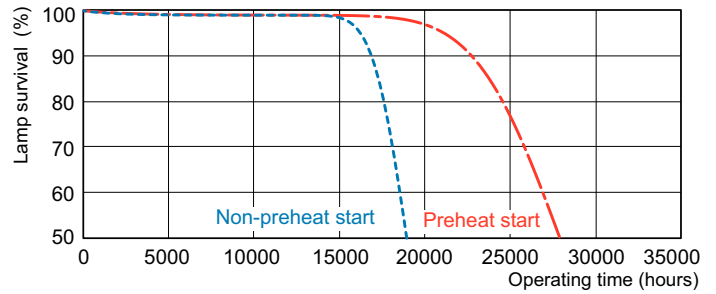

MASTER TL5 High Efficiency

Lifetime