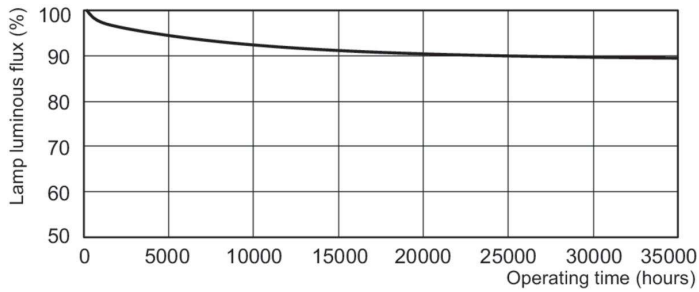

Life expectancy diagram - 3 hour cycle

Life expectancy diagram - 12 hour cycle

Lumen Maintenance Diagram - MASTER TL5 HE 28W/840 SLV/40