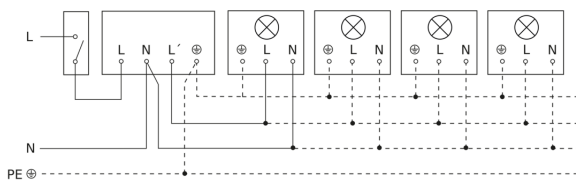

Motion detector

IS 1

white
EAN 4007841 600310
Article number 600310

Light without neutral conductor

Light with neutral conductor

Connection using two-circuit switch for manual and automatic operation

Connection of 4-fold push-button coupler to DALI2 APC