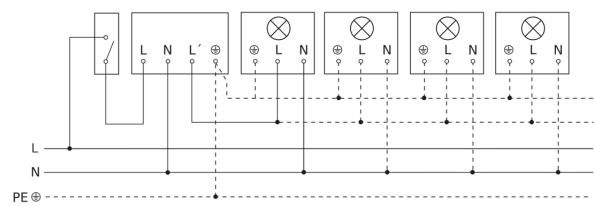

Motion detector

IS 1

white
EAN 4007841 600310
Article number 600310

Light without neutral conductor

Light with neutral conductor

Connection using two-circuit switch for manual and automatic operation

Connection of 4-fold push-button coupler to DALI2 APC