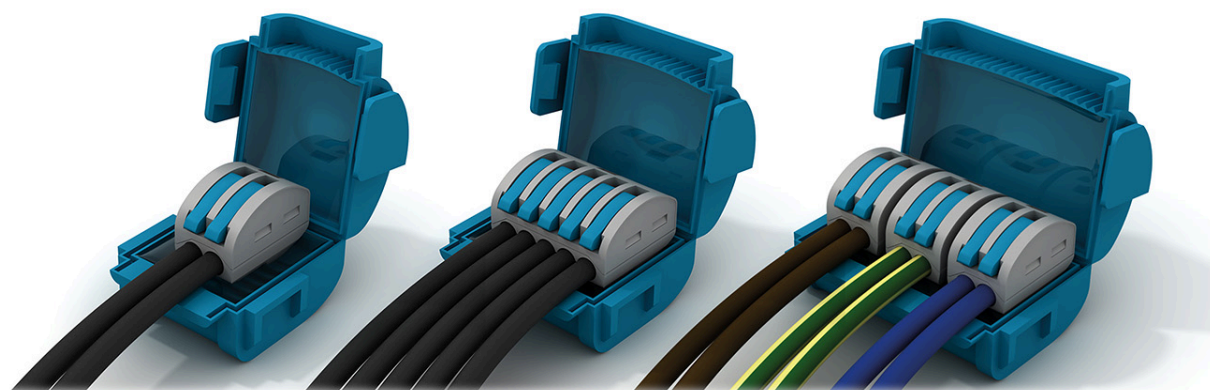

ShellBox

IPX8 gel-insulated connection device with SpringBox lever connectors

Water and weather protection thanks to the gel, which provides an **IPX8 rating** in an even more compact device, thanks to the use of **SpringBox connectors**

APPLICATIONS

- Connecting, insulating, and protecting, even in the presence of water, electrical connections of small cables (lighting fixtures, window, door, and gate automation, telephone and telecommunication systems, audio and wire broadcasting systems)
- Construction of flying junction boxes on suspended ceilings or outdoors
- Terminal insulation of live wires

BENEFITS

- Total protection from water, dust, debris and atmospheric agents
- ~~Flexible and fractureable bulkheads: fit over the cables and ensure that gel escapes only where~~

ShellBox

IPX8 gel-insulated connection device with SpringBox lever connectors

Complies with Standard
for low voltage 0.6/1 kV joints
EN 50393

Product description

ShellBox

IPX8 gel-insulated
connection device with SpringBox lever
connectors

Conductor cross-section
(rigid and flexible)
0.2 - 4 mm²
(24-12 AWG)