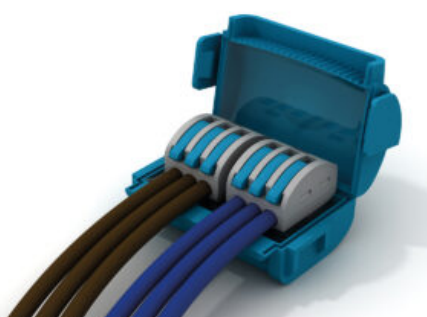

Complies with Standard
for low voltage 0.6/1 kV joints
EN 50393

Product description

ShellBox

IPX8 gel-insulated
connection device with SpringBox lever
connectors

Conductor cross-section
(rigid and flexible)
0.2 - 4 mm²
(24-12 AWG)

Eco-friendly

▼ Shell Box

ShellBox

IPX8 gel-insulated connection device with SpringBox lever connectors

12-shellbox/)

13-shellbox/)

15-shellbox/)

Read (https://www.etelec.com/en/more_product/mjb112-shellbox/)

Read (https://www.etelec.com/en/more_product/mjb113-shellbox/)

Read (https://www.etelec.com/en/more_product/mjb215-shellbox/)

ShellBox 222

(<https://www.etelec.com/en/product/mjb222-shellbox/>)

Read (https://www.etelec.com/en/more_product/mjb222-shellbox/)

ShellBox 323

(<https://www.etelec.com/en/product/mjb23-shellbox/>)

Read (https://www.etelec.com/en/more_product/mjb323-shellbox/)

ShellBox 332

(<https://www.etelec.com/en/product/mjb332-shellbox/>)

Read (https://www.etelec.com/en/more_product/mjb332-shellbox/)