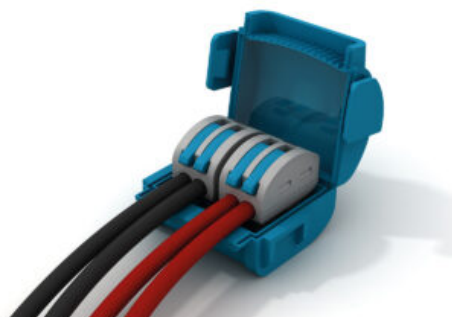

Complies with Standard
for low voltage 0.6/1 kV joints
EN 50393

Product description

ShellBox

IPX8 gel-insulated
connection device with SpringBox lever
connectors

Conductor cross-section
(rigid and flexible)
0.2 - 4 mm²
(24-12 AWG)

Eco-friendly

▼ Shell Box

ShellBox

IPX8 gel-insulated connection device with SpringBox lever connectors

12-shellbox/)

13-shellbox/)

15-shellbox/)

Read (https://www.etelec.com/en/more_product/mjb112-shellbox/)

Read (https://www.etelec.com/en/more_product/mjb113-shellbox/)

Read (https://www.etelec.com/en/more_product/mjb215-shellbox/)

ShellBox 222

(<https://www.etelec.com/en/product/mjb222-shellbox/>)

Read (https://www.etelec.com/en/more_product/mjb222-shellbox/)