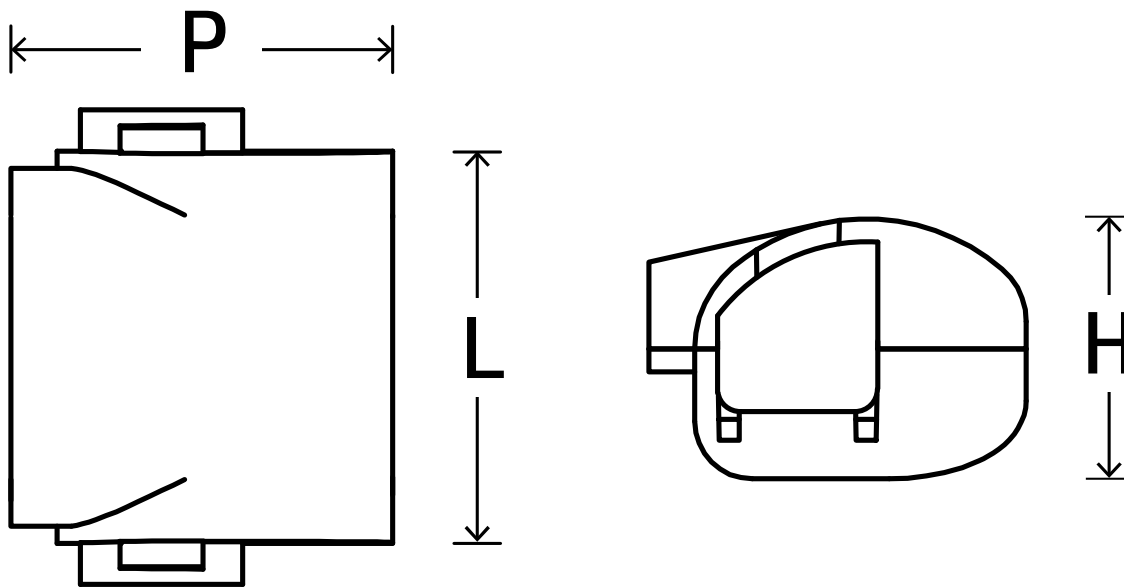

- Plastic polymer hard case with snap closure, prefilled with gel
- **Insulated connectors with SpringBox lever clamps**

size	dimensions (mm) L x W x H
size 1	26 x 33 x 23
size 2	34 x 33 x 23
size 3	46 x 33 x 23

Complies with Standard
for low voltage 0.6/1 kV joints
EN 50393

Product description

ShellBox

IPX8 gel-insulated
connection device with SpringBox lever
connectors

Conductor cross-section
(rigid and flexible)
0.2 - 4 mm²
(24-12 AWG)