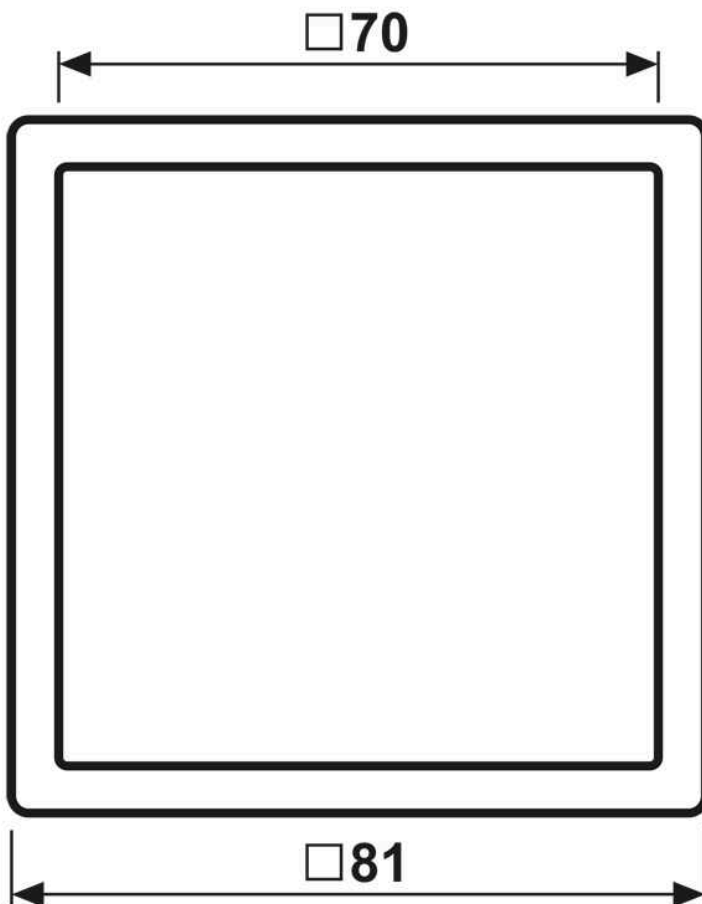

Frame 1-gang, LS 990, IP 44, duroplastic lacquered, matt graphite black , vertical and horizontal installation

Reference number:	LS 981 SWM
EAN/GTIN:	4011377186767
Version:	1-gang
Dimensions:	81 mm x 81 mm
Color:	matt graphite black
Material:	duroplastic

 Degree of protection IP44 is ensured with sealing gasket ref.-no. 551 WU.

Frame 1-gang, LS981SWM
for horizontal and vertical installation

Dimensions

Assembly