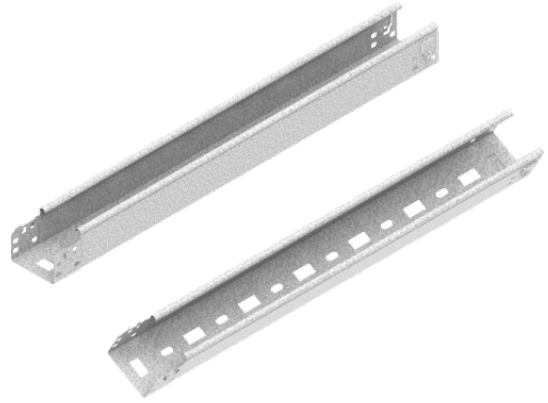

KLFL75H60 Cable Tray Click

0.7 Sheet thickness 0.7 mm

N New product **E90** E-90 system **Ⓢ** fast assembly **⚡** Installation without tools

Information

Usage

Suspending lighting.

Material

S - Sendzimir method galvanised steel PN-EN 10346:2015-09

Additional information

– quick and easy mounting – stable snap-in connection – connector-less system

Product versions

Symbol	Catalogue number	Length L (mm)	Width a (mm)	Quantity in box (m.) (szt. / m. b.)	Height H (mm)	Weight (1m) (kg)
KLFL75H60/3	164522	3,000	75	4 / 12	60	1.12
KLFL75H60/6	164622	6,000	75	4 / 24	60	1.12