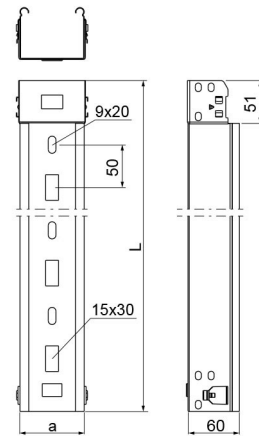

KLFL75H60 Cable Tray Click

0.7 Sheet thickness 0.7 mm

N New product **E90** E-90 system **Ⓢ** fast assembly **⚡** Installation without tools

Information

Usage

Suspending lighting.

Material

S - Sendzimir method galvanised steel PN-EN 10346:2015-09

Additional information

– quick and easy mounting – stable snap-in connection – connector-less system

Product versions

Symbol	Catalogue number	Length L (mm)	Width a (mm)	Quantity in box (m.) (szt. / m. b.)	Height H (mm)	Weight (1m) (kg)
KLFL75H60/3	164522	3,000	75	4 / 12	60	1.12
KLFL75H60/6	164622	6,000	75	4 / 24	60	1.12